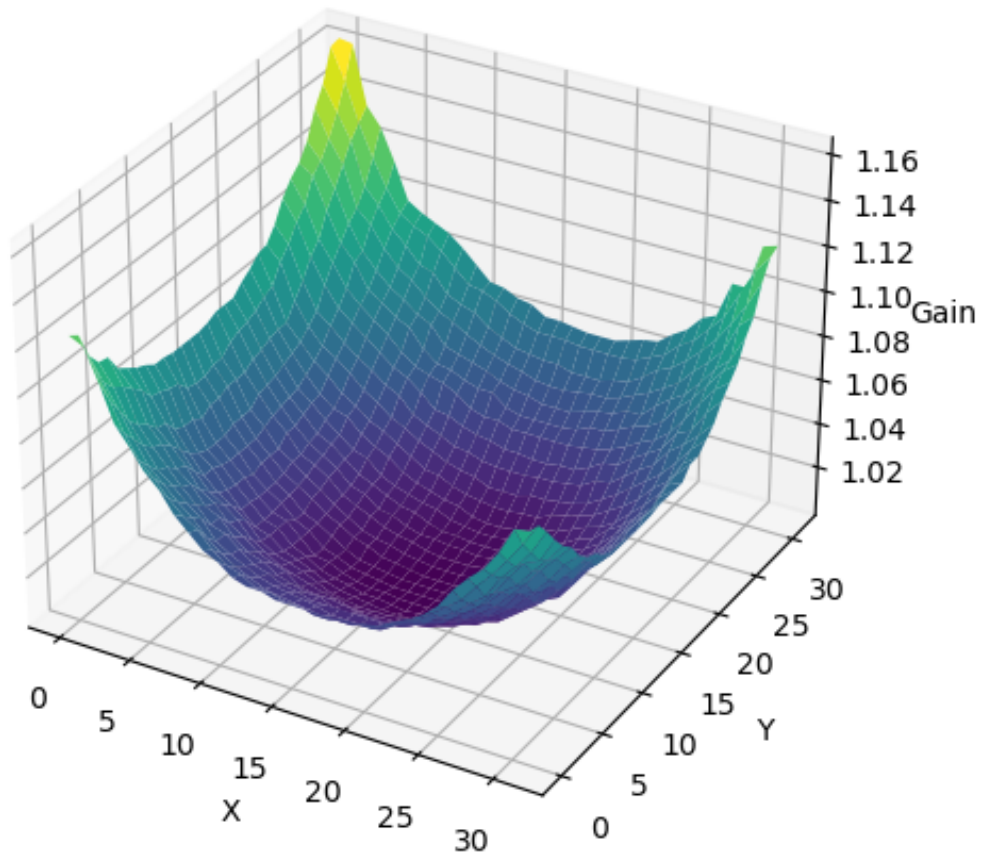

Libcamera Tuning File Report

agc_exposure_mode_short.png

ALSC Shading Table at CT=2300K

ALSC Shading Table at CT=2856K

ALSC Shading Table at CT=3000K

ALSC Shading Table at CT=4000K

ALSC Shading Table at CT=4100K

ALSC Shading Table at CT=6500K

AWB Gains vs Colour Temperature

noise_model.png

Spatial Denoise (SDN) Parameters