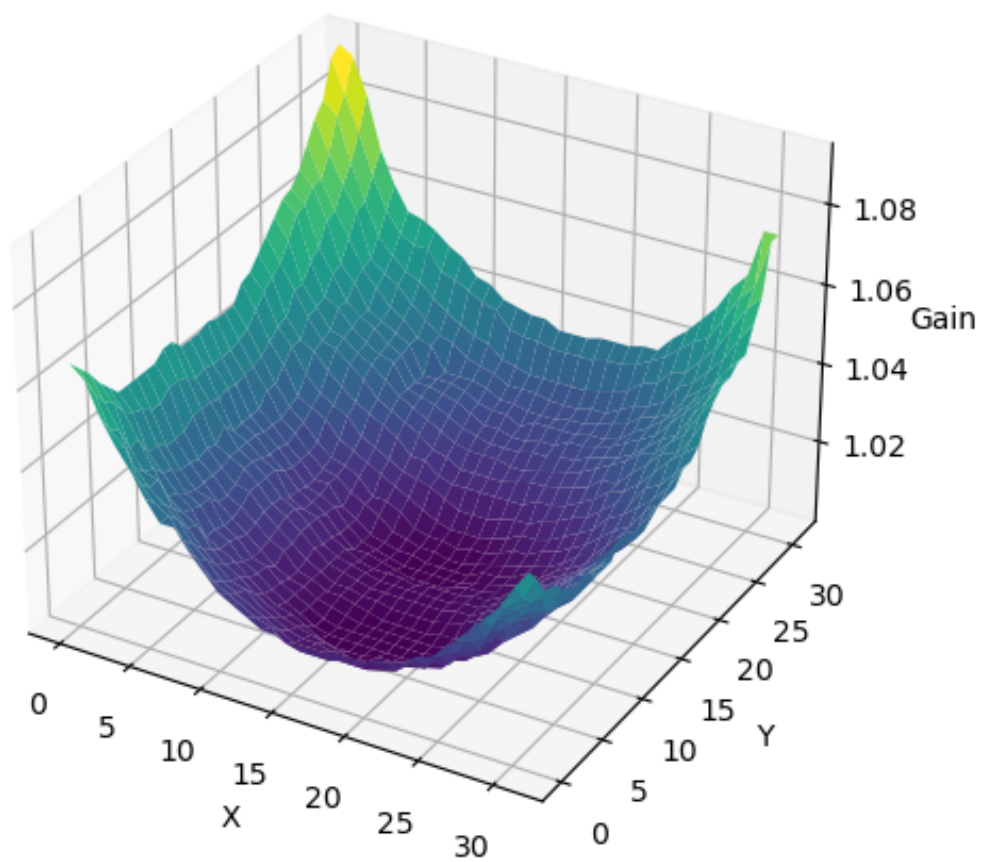

Libcamera Tuning File Report

agc_exposure_mode_short.png

ALSC Shading Table at CT=2300K

ALSC Shading Table at CT=2856K

ALSC Shading Table at CT=3000K

ALSC Shading Table at CT=4000K

ALSC Shading Table at CT=4100K

ALSC Shading Table at CT=6500K

AWB Gains vs Colour Temperature

noise_model.png

Spatial Denoise (SDN) Parameters