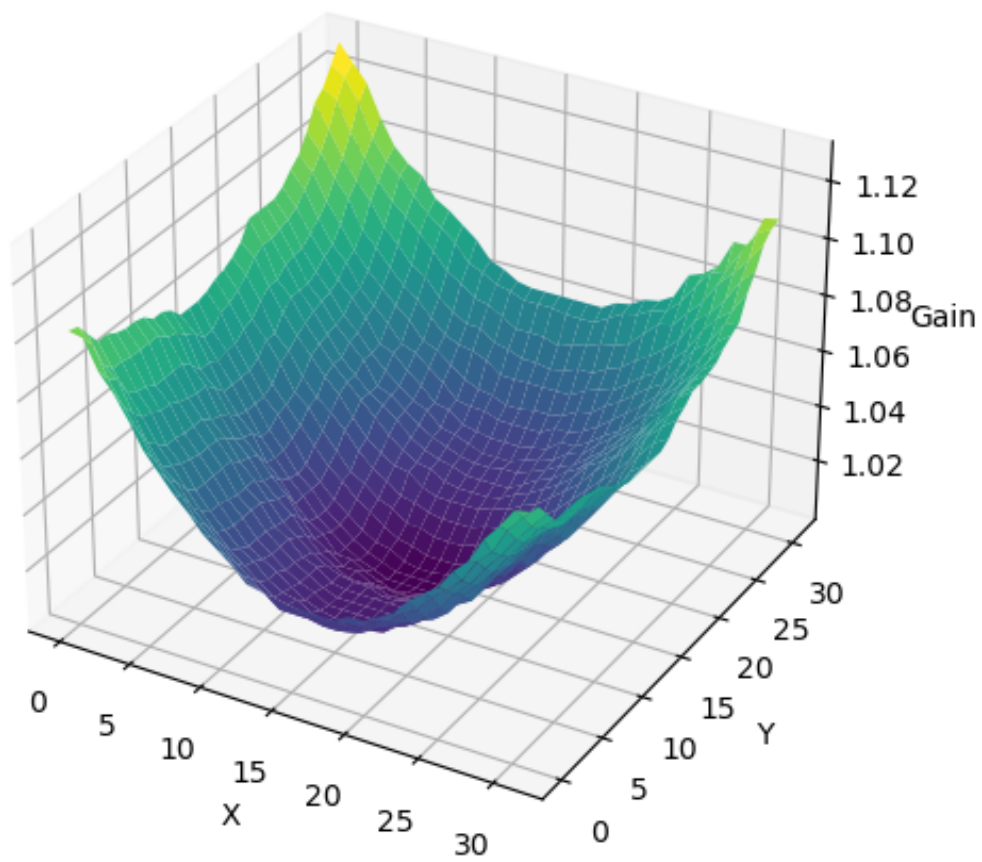

Libcamera Tuning File Report

agc_exposure_mode_short.png

ALSC Shading Table at CT=2300K

ALSC Shading Table at CT=2856K

ALSC Shading Table at CT=3000K

ALSC Shading Table at CT=4000K

ALSC Shading Table at CT=4100K

ALSC Shading Table at CT=6500K

AWB Gains vs Colour Temperature

noise_model.png

Spatial Denoise (SDN) Parameters