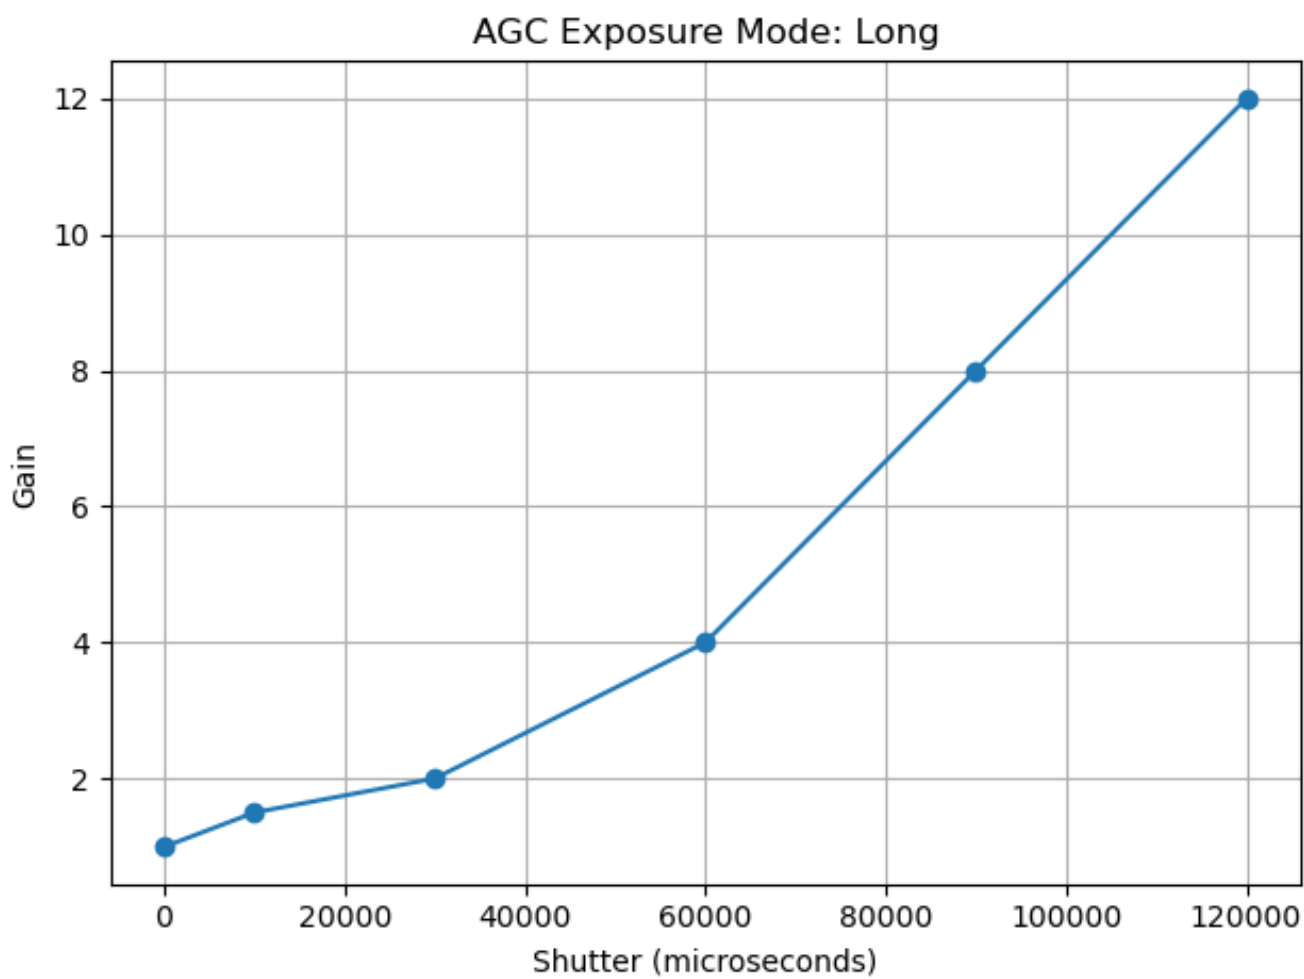

Libcamera Tuning File Report

agc_exposure_mode_short.png

ALSC Shading Table at CT=2300K

ALSC Shading Table at CT=2856K

ALSC Shading Table at CT=3000K

ALSC Shading Table at CT=4000K

ALSC Shading Table at CT=4100K

ALSC Shading Table at CT=6500K

AWB Gains vs Colour Temperature

noise_model.png

Spatial Denoise (SDN) Parameters