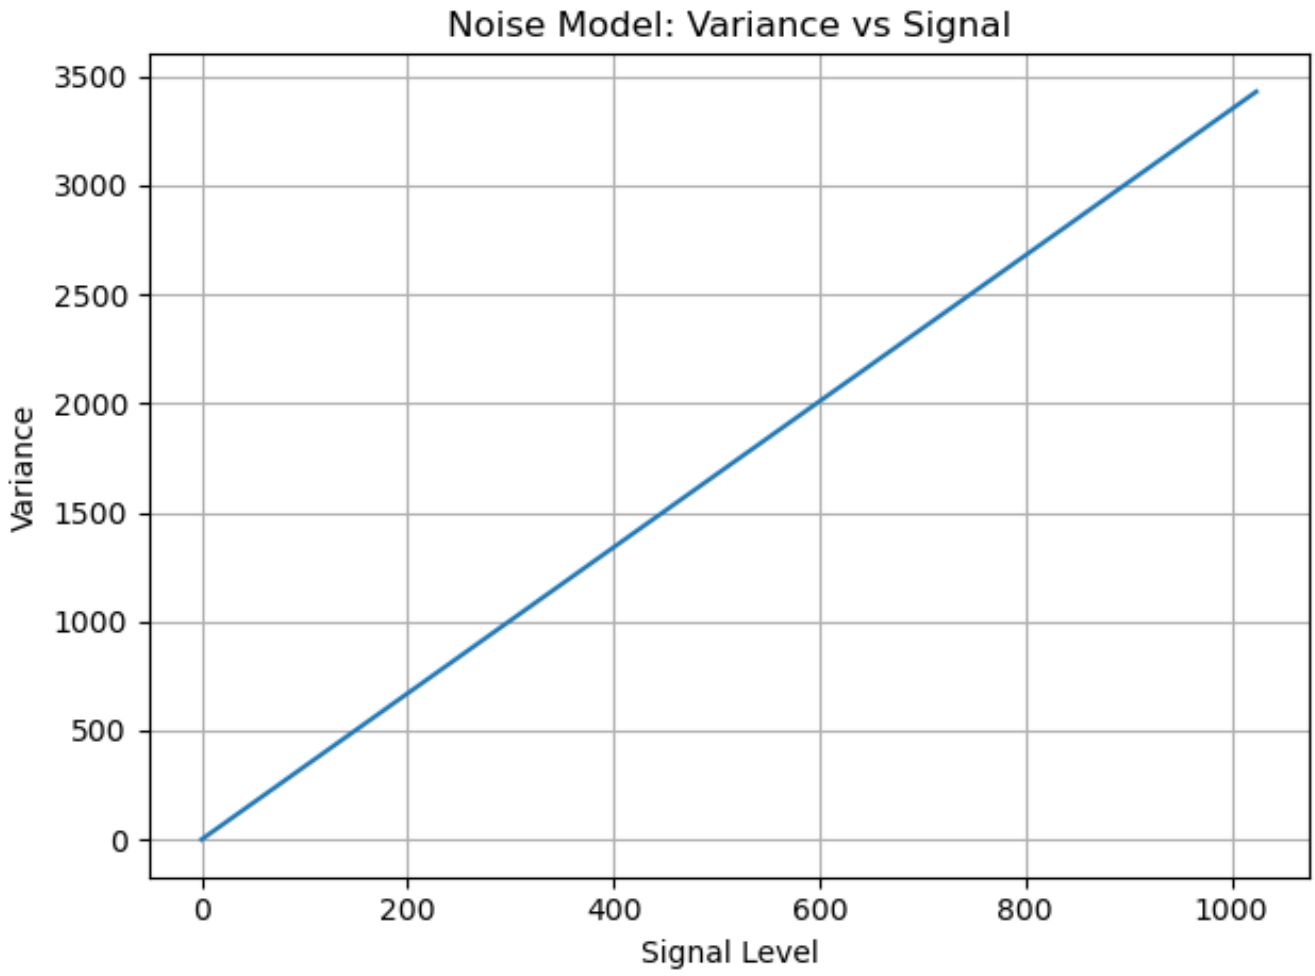

ALSC Shading Table at CT=6500K

AWB Gains vs Colour Temperature

noise_model.png

Spatial Denoise (SDN) Parameters