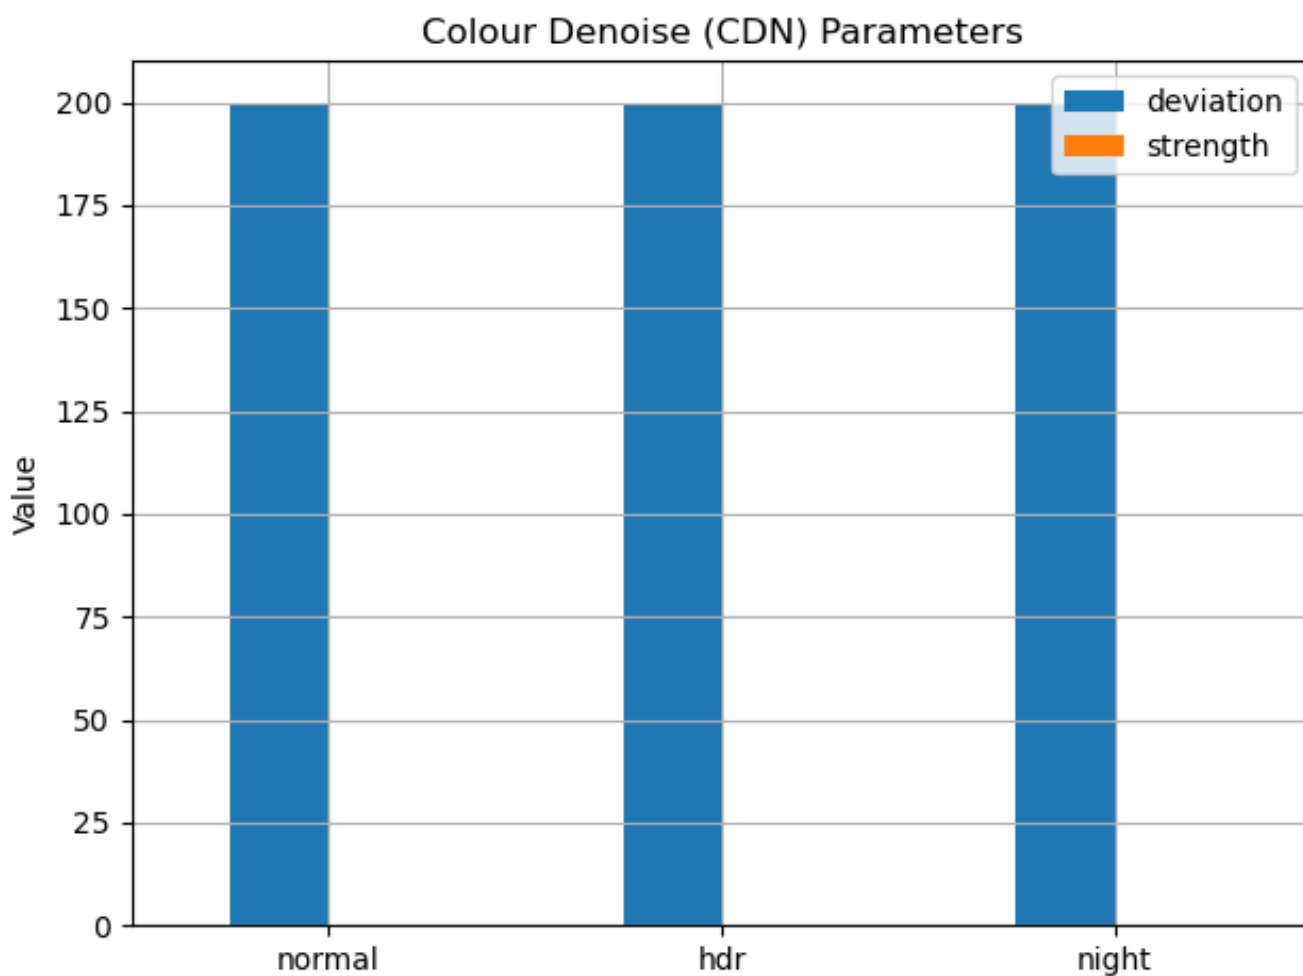

Libcamera Tuning File Report

agc_exposure_mode_short.png

ALSC Shading Table at CT=2300K

ALSC Shading Table at CT=2856K

ALSC Shading Table at CT=3000K

ALSC Shading Table at CT=4000K

ALSC Shading Table at CT=4100K

ALSC Shading Table at CT=6500K

AWB Gains vs Colour Temperature

noise_model.png

Spatial Denoise (SDN) Parameters