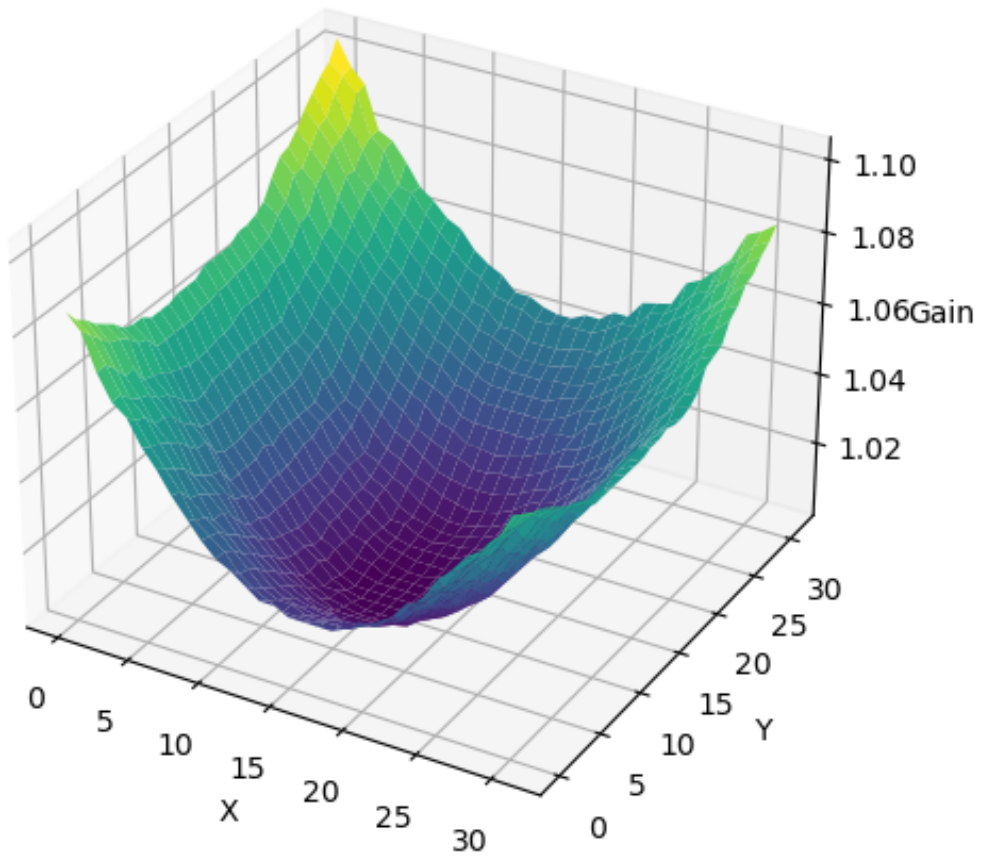

Libcamera Tuning File Report

agc_exposure_mode_short.png

ALSC Shading Table at CT=2300K

ALSC Shading Table at CT=2856K

ALSC Shading Table at CT=3000K

ALSC Shading Table at CT=4000K

ALSC Shading Table at CT=4100K

ALSC Shading Table at CT=6500K

AWB Gains vs Colour Temperature

noise_model.png

Spatial Denoise (SDN) Parameters