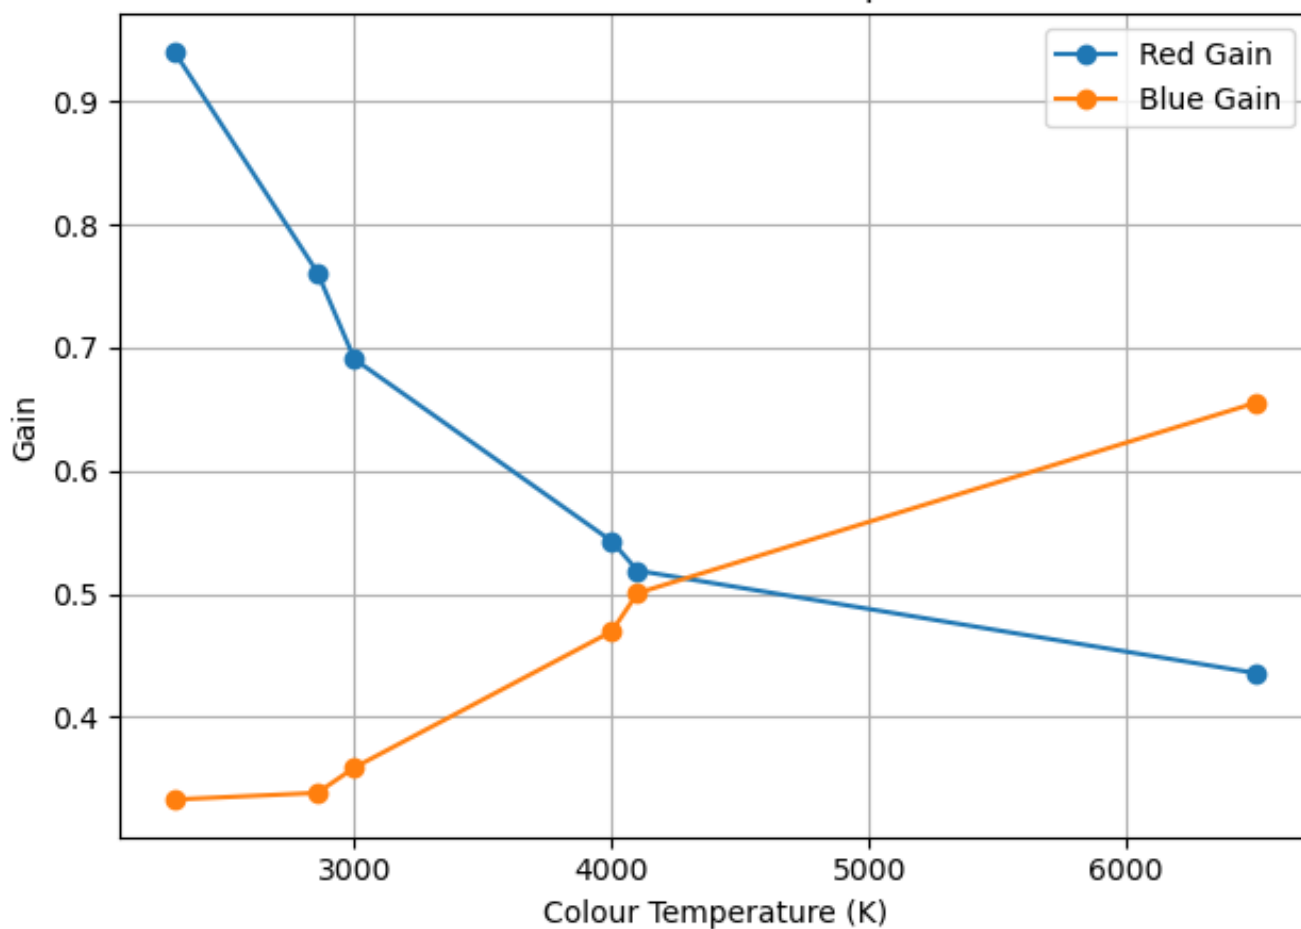

Libcamera Tuning File Report

agc_exposure_mode_short.png

ALSC Shading Table at CT=2300K

ALSC Shading Table at CT=2856K

ALSC Shading Table at CT=3000K

ALSC Shading Table at CT=4000K

ALSC Shading Table at CT=4100K

ALSC Shading Table at CT=6500K

AWB Gains vs Colour Temperature

noise_model.png

Spatial Denoise (SDN) Parameters