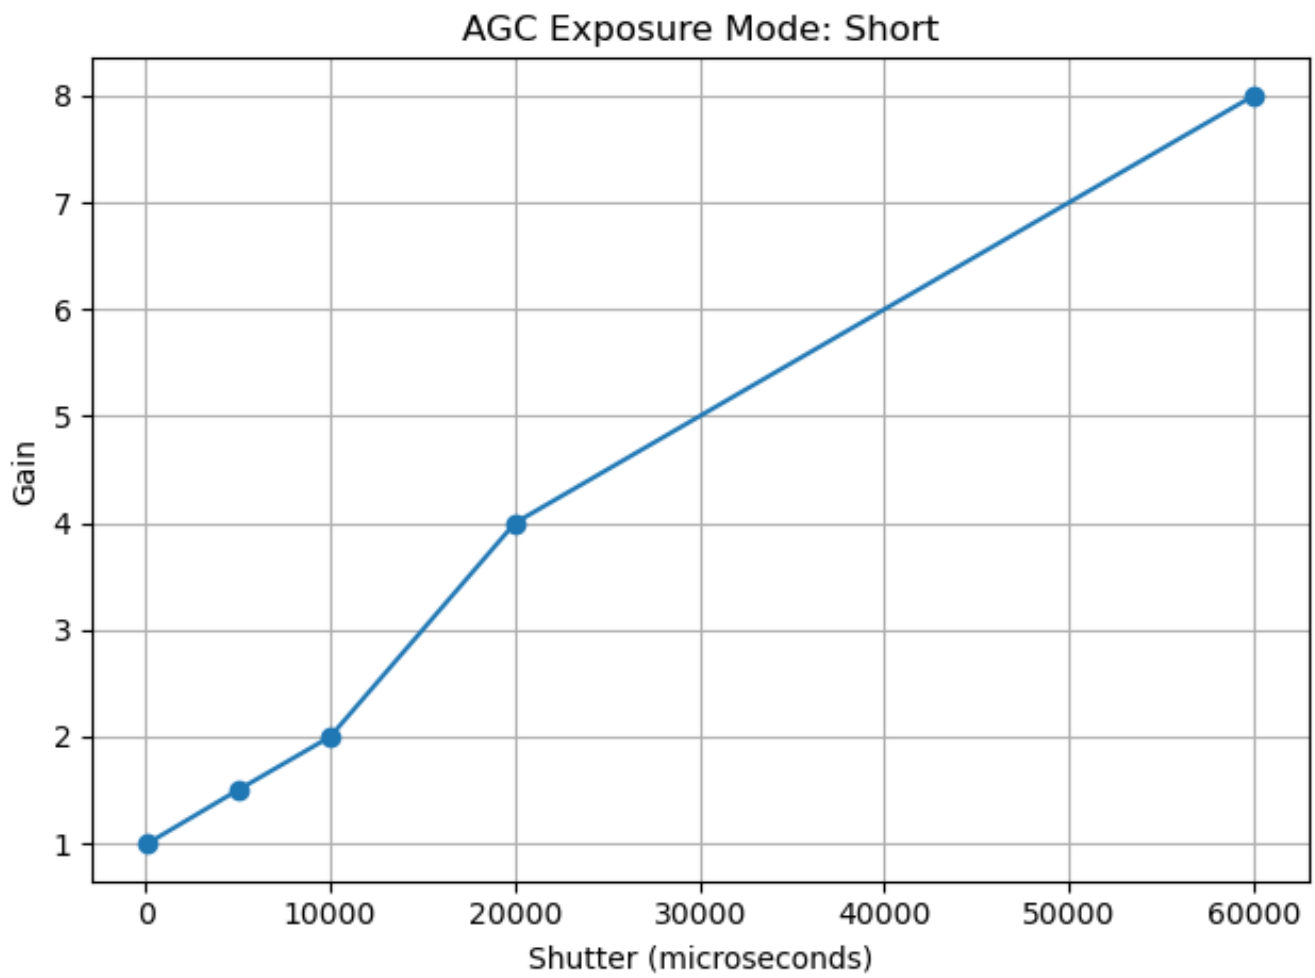

Libcamera Tuning File Report

agc_exposure_mode_short.png

ALSC Shading Table at CT=2300K

ALSC Shading Table at CT=2856K

ALSC Shading Table at CT=3000K

ALSC Shading Table at CT=4000K

ALSC Shading Table at CT=4100K

ALSC Shading Table at CT=6500K

AWB Gains vs Colour Temperature

noise_model.png

Spatial Denoise (SDN) Parameters