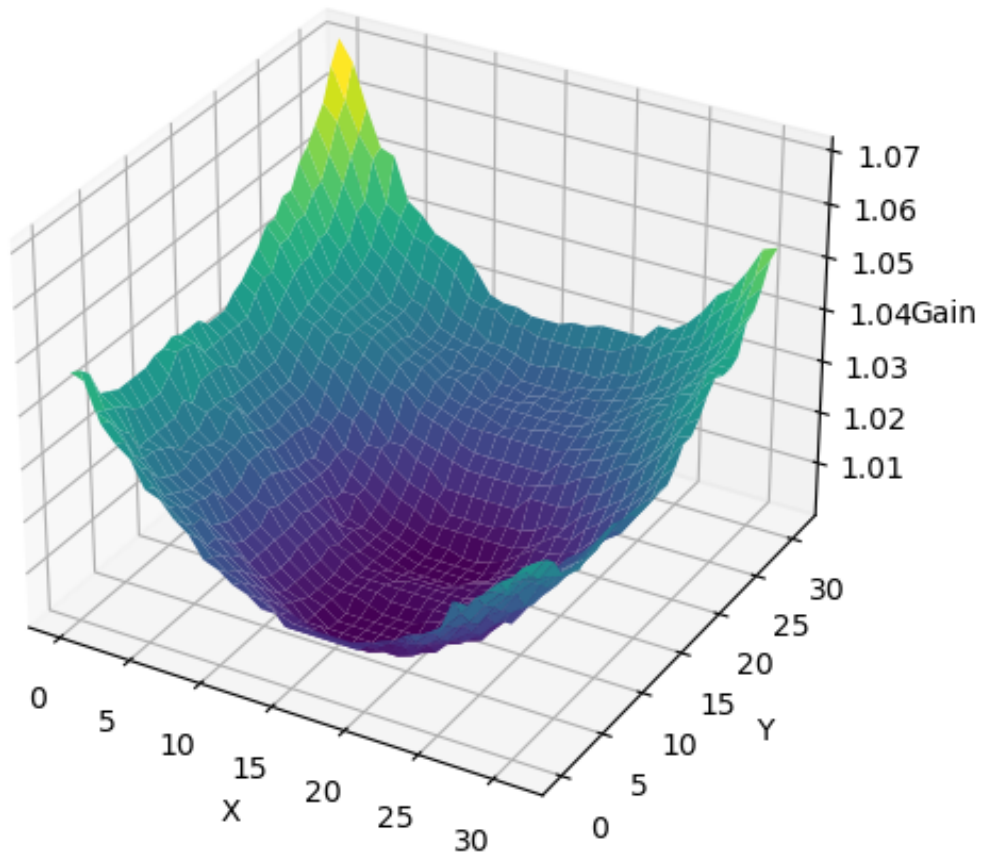

Libcamera Tuning File Report

agc_exposure_mode_short.png

ALSC Shading Table at CT=2300K

ALSC Shading Table at CT=2856K

ALSC Shading Table at CT=3000K

ALSC Shading Table at CT=4000K

ALSC Shading Table at CT=4100K

ALSC Shading Table at CT=6500K

AWB Gains vs Colour Temperature

noise_model.png

Spatial Denoise (SDN) Parameters