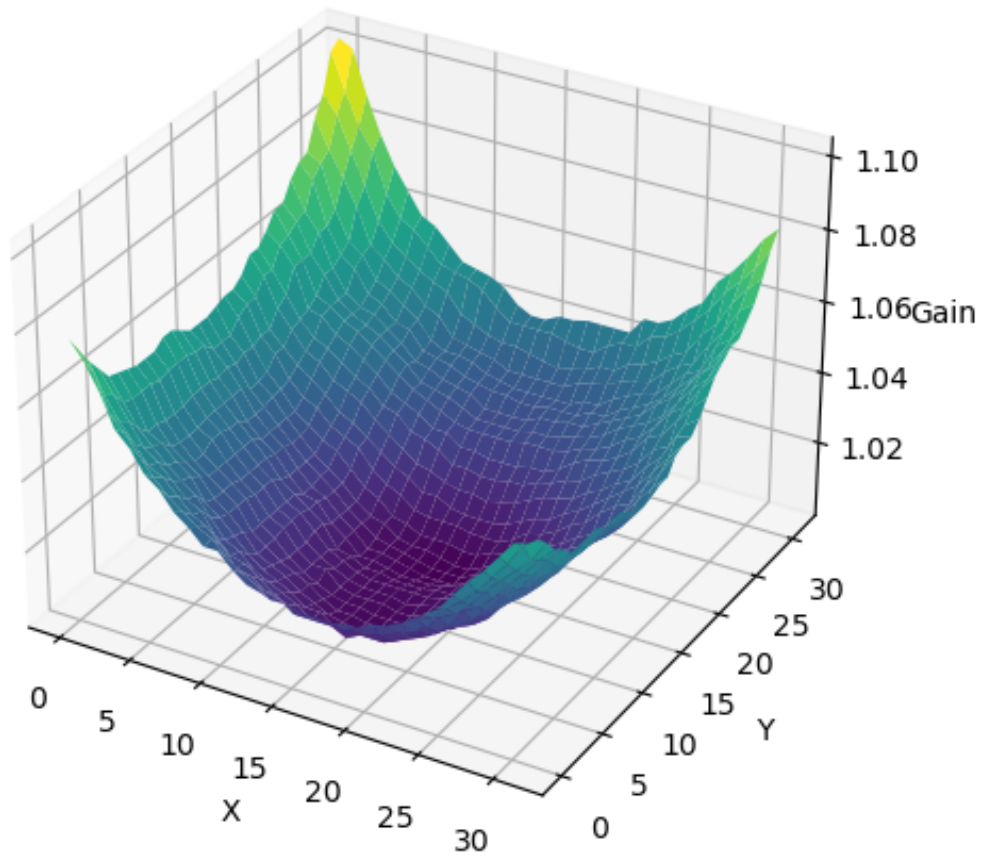

Libcamera Tuning File Report

agc_exposure_mode_short.png

ALSC Shading Table at CT=2300K

ALSC Shading Table at CT=2856K

ALSC Shading Table at CT=3000K

ALSC Shading Table at CT=4000K

ALSC Shading Table at CT=4100K

ALSC Shading Table at CT=6500K

AWB Gains vs Colour Temperature

noise_model.png

Spatial Denoise (SDN) Parameters