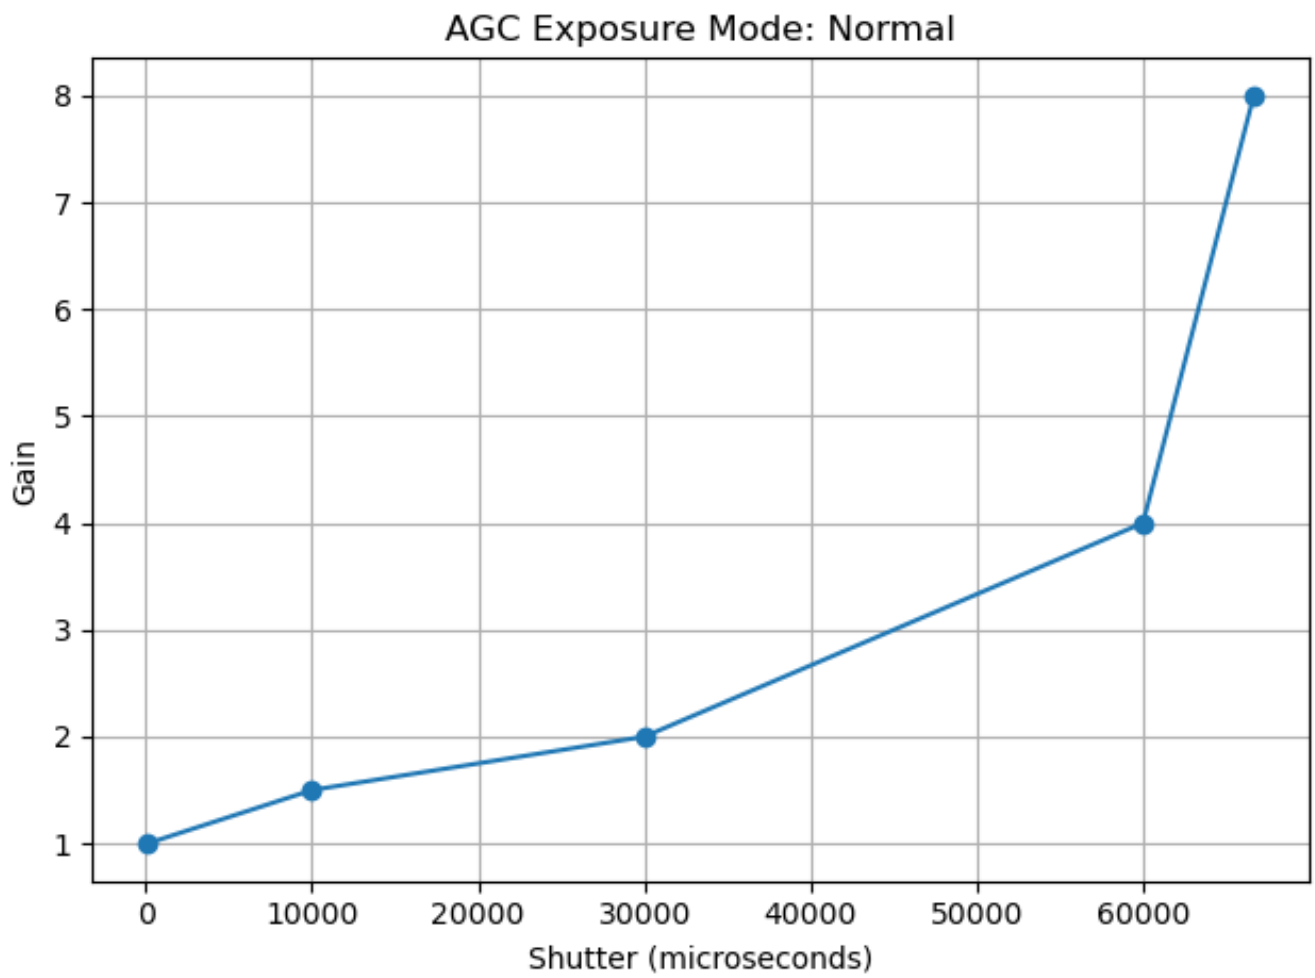

Libcamera Tuning File Report

agc_exposure_mode_short.png

ALSC Shading Table at CT=2300K

ALSC Shading Table at CT=2856K

ALSC Shading Table at CT=3000K

ALSC Shading Table at CT=4000K

ALSC Shading Table at CT=4100K

ALSC Shading Table at CT=6500K

AWB Gains vs Colour Temperature

noise_model.png

Spatial Denoise (SDN) Parameters