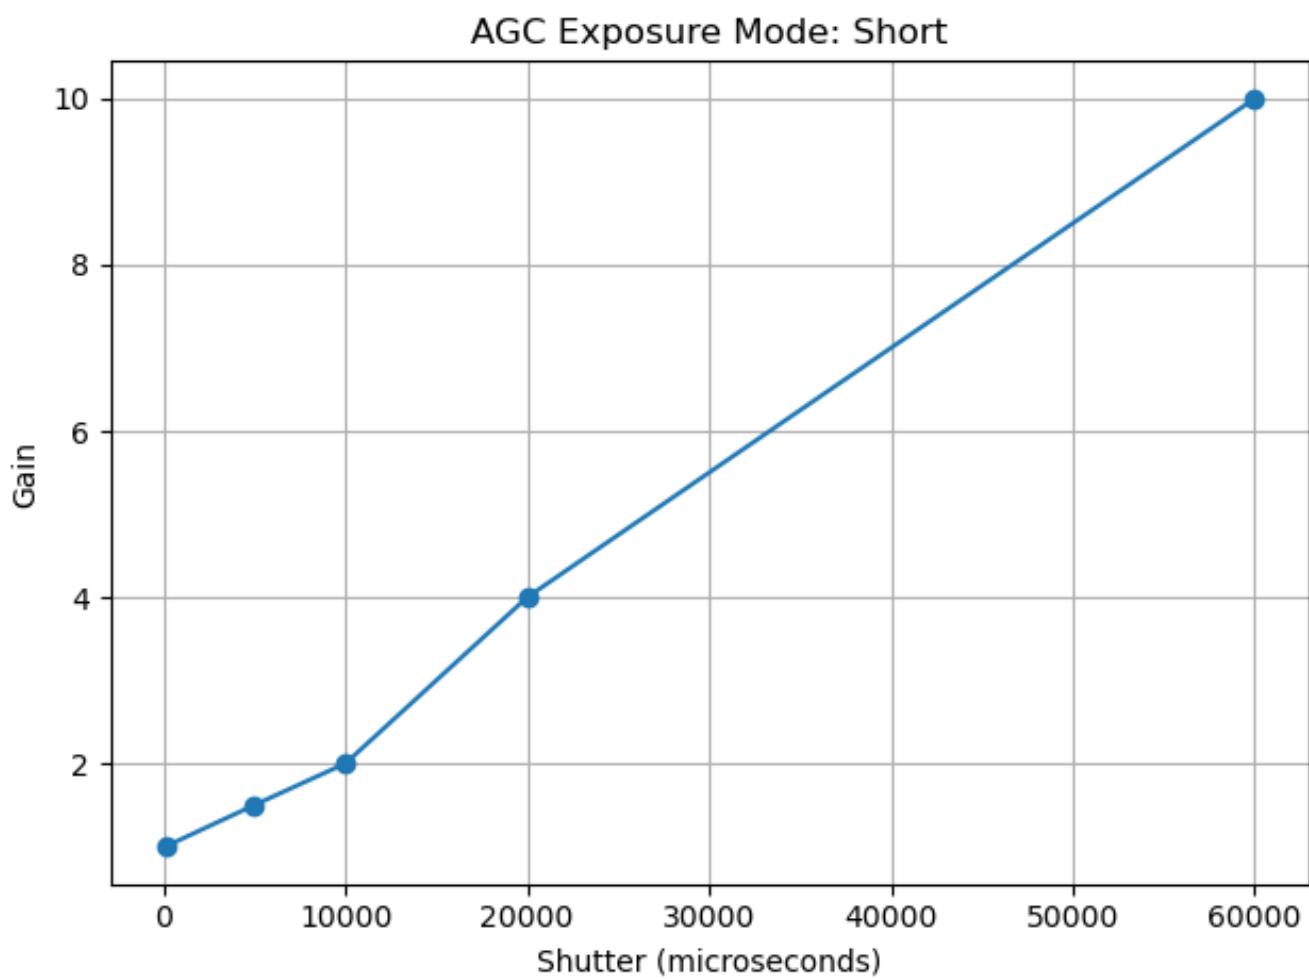

Libcamera Tuning File Report

agc_exposure_mode_short.png

ALSC Shading Table at CT=3000K

ALSC Shading Table at CT=5000K

AWB Gains vs Colour Temperature

noise_model.png

Spatial Denoise (SDN) Parameters