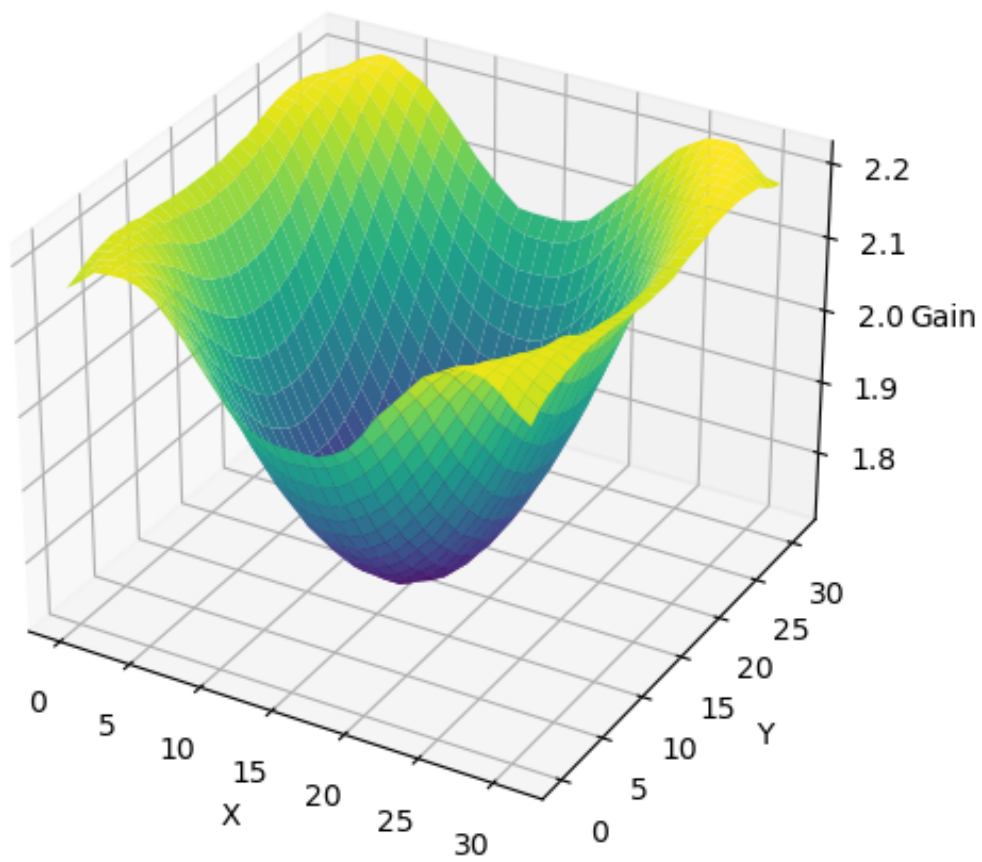

Libcamera Tuning File Report

agc_exposure_mode_short.png

ALSC Shading Table at CT=3000K

ALSC Shading Table at CT=5000K

AWB Gains vs Colour Temperature

noise_model.png

Spatial Denoise (SDN) Parameters