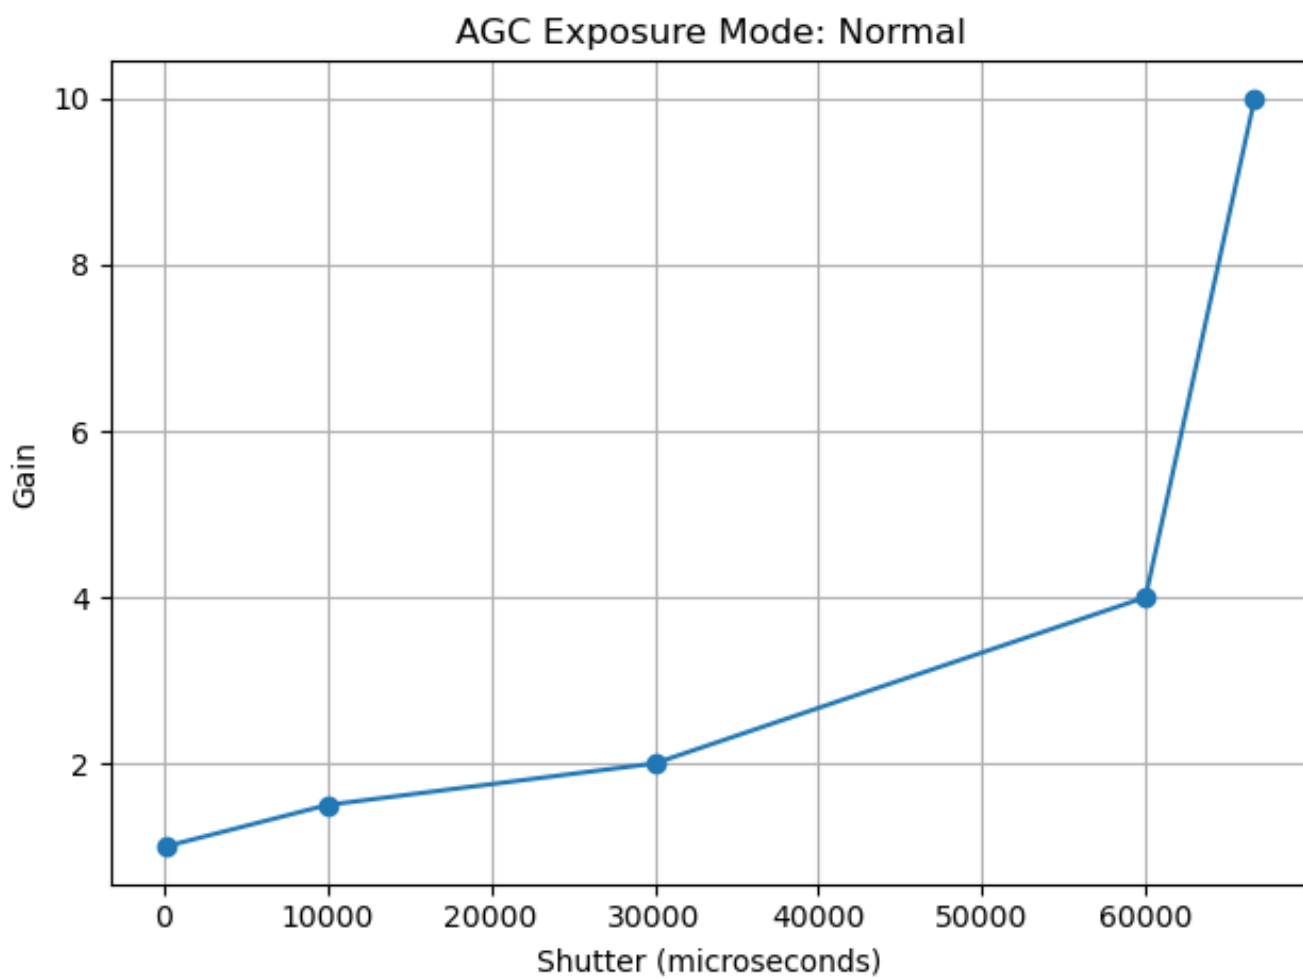

Libcamera Tuning File Report

agc_exposure_mode_short.png

ALSC Shading Table at CT=3000K

ALSC Shading Table at CT=5000K

AWB Gains vs Colour Temperature

noise_model.png

Spatial Denoise (SDN) Parameters