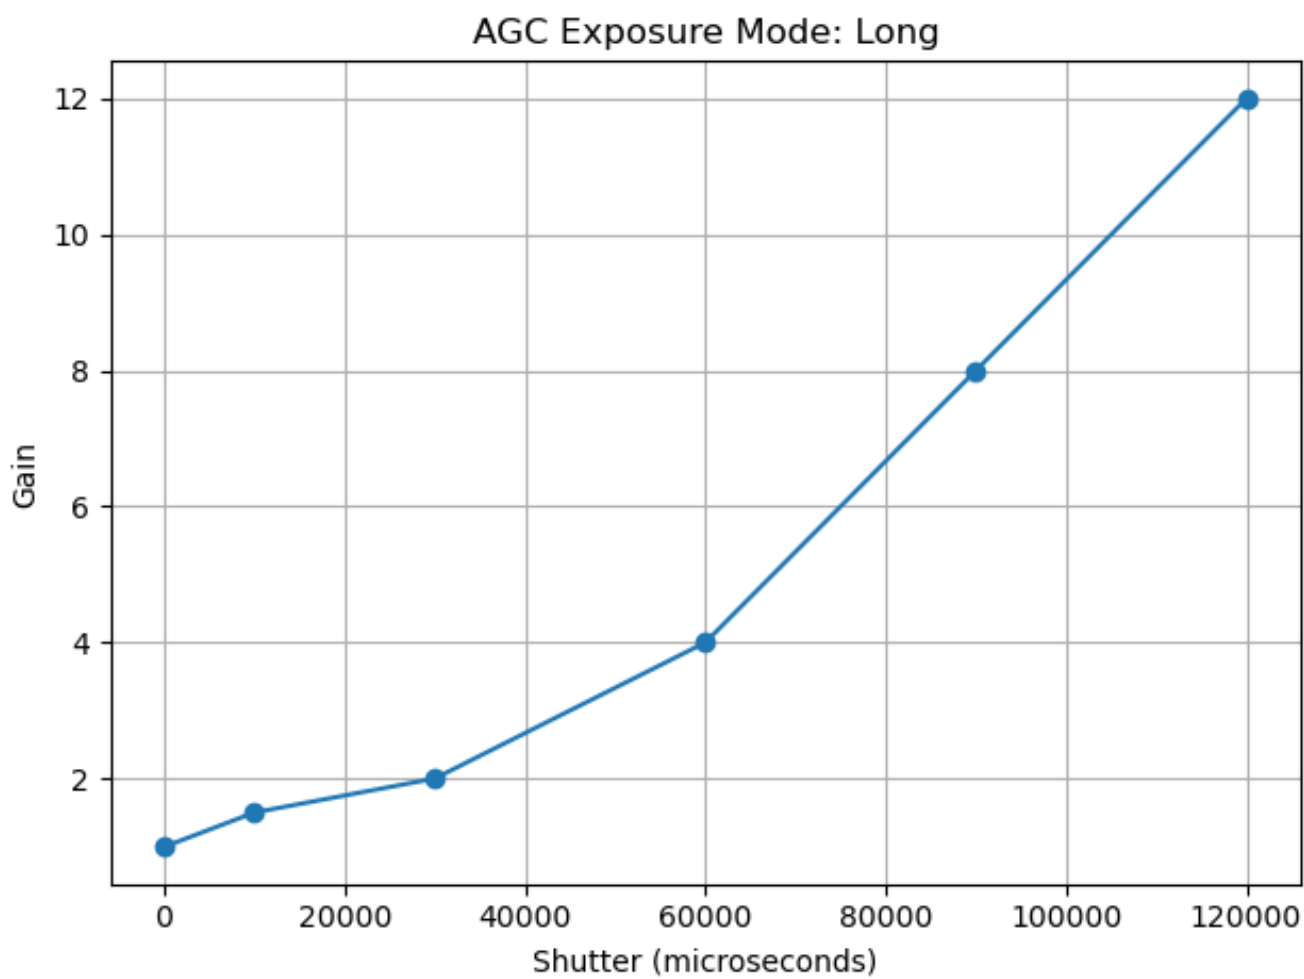

Libcamera Tuning File Report

agc_exposure_mode_short.png

ALSC Shading Table at CT=3000K

ALSC Shading Table at CT=5000K

AWB Gains vs Colour Temperature

noise_model.png

Spatial Denoise (SDN) Parameters