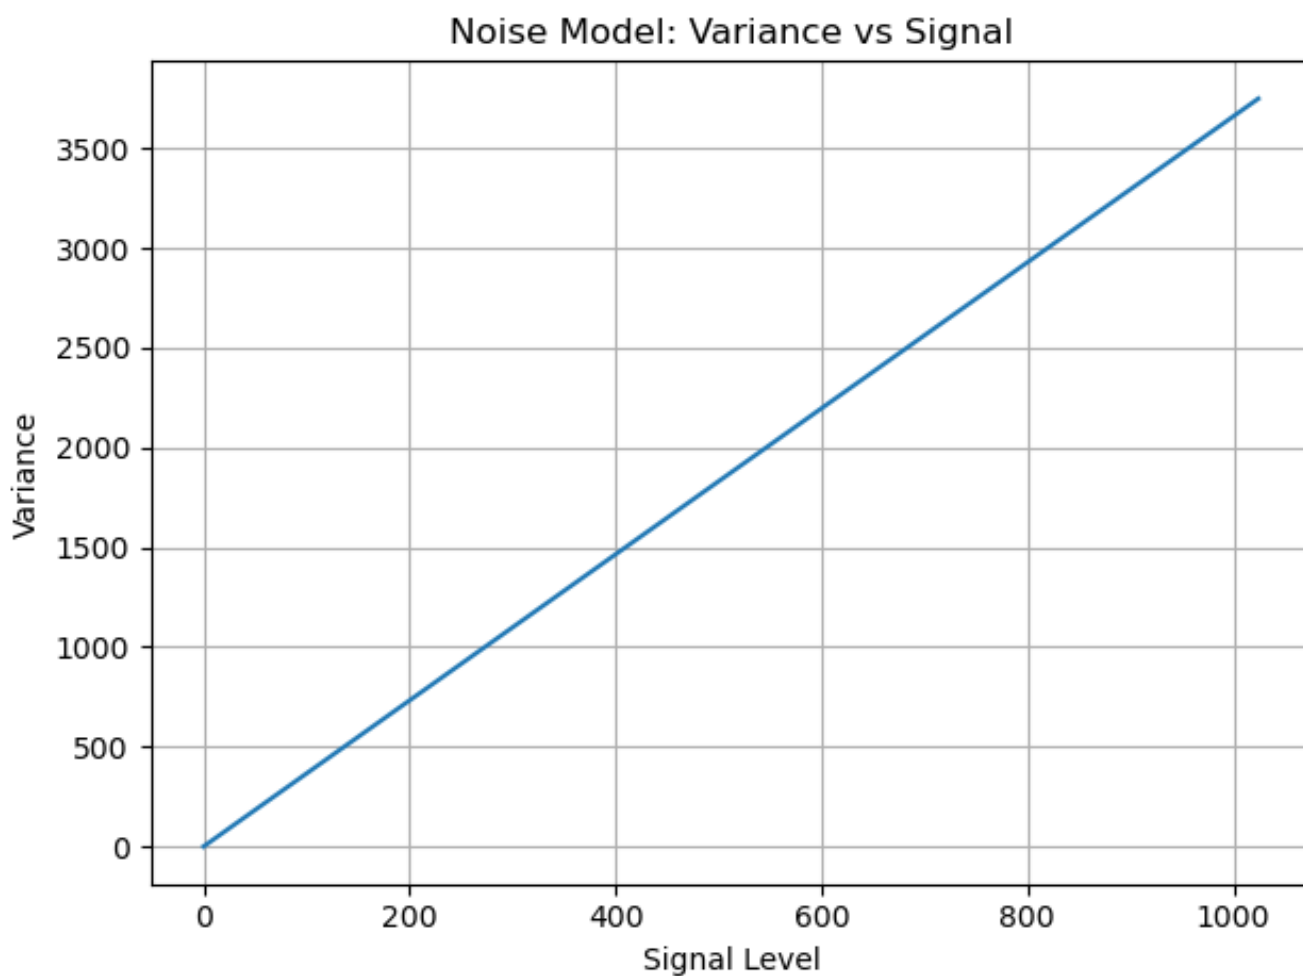

Libcamera Tuning File Report

agc_exposure_mode_short.png

ALSC Shading Table at CT=3000K

ALSC Shading Table at CT=5000K

AWB Gains vs Colour Temperature

noise_model.png

Spatial Denoise (SDN) Parameters