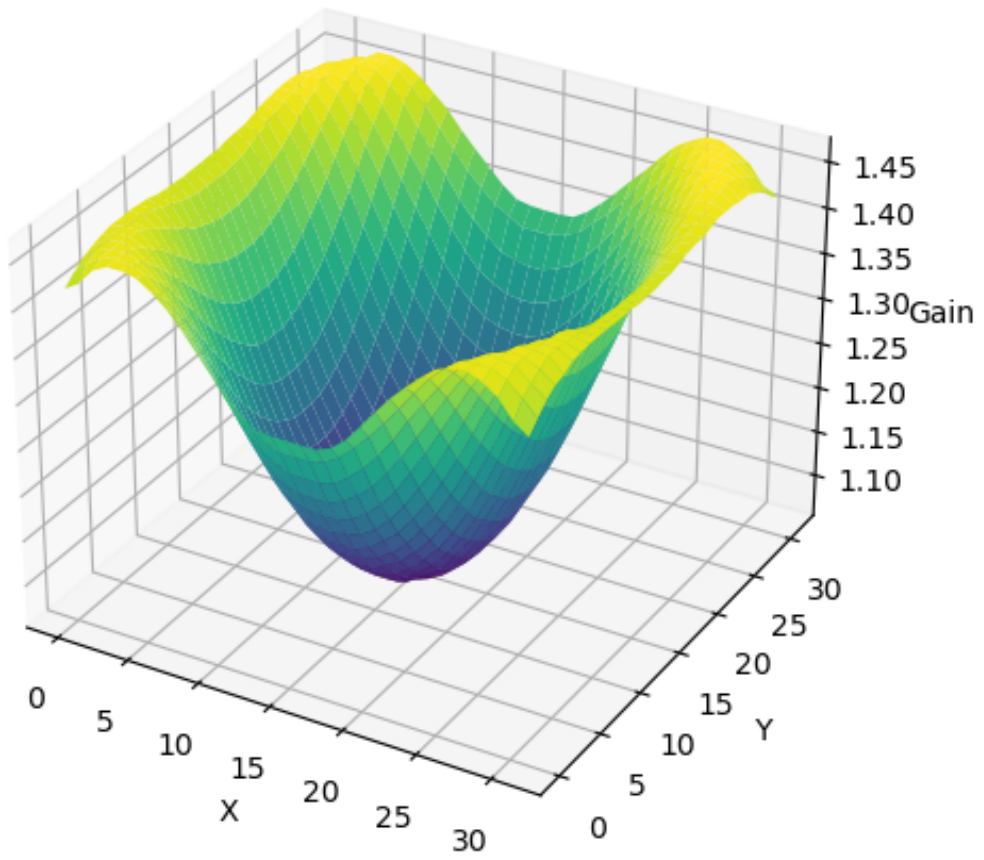

Libcamera Tuning File Report

agc_exposure_mode_short.png

ALSC Shading Table at CT=3000K

ALSC Shading Table at CT=5000K

AWB Gains vs Colour Temperature

noise_model.png

Spatial Denoise (SDN) Parameters