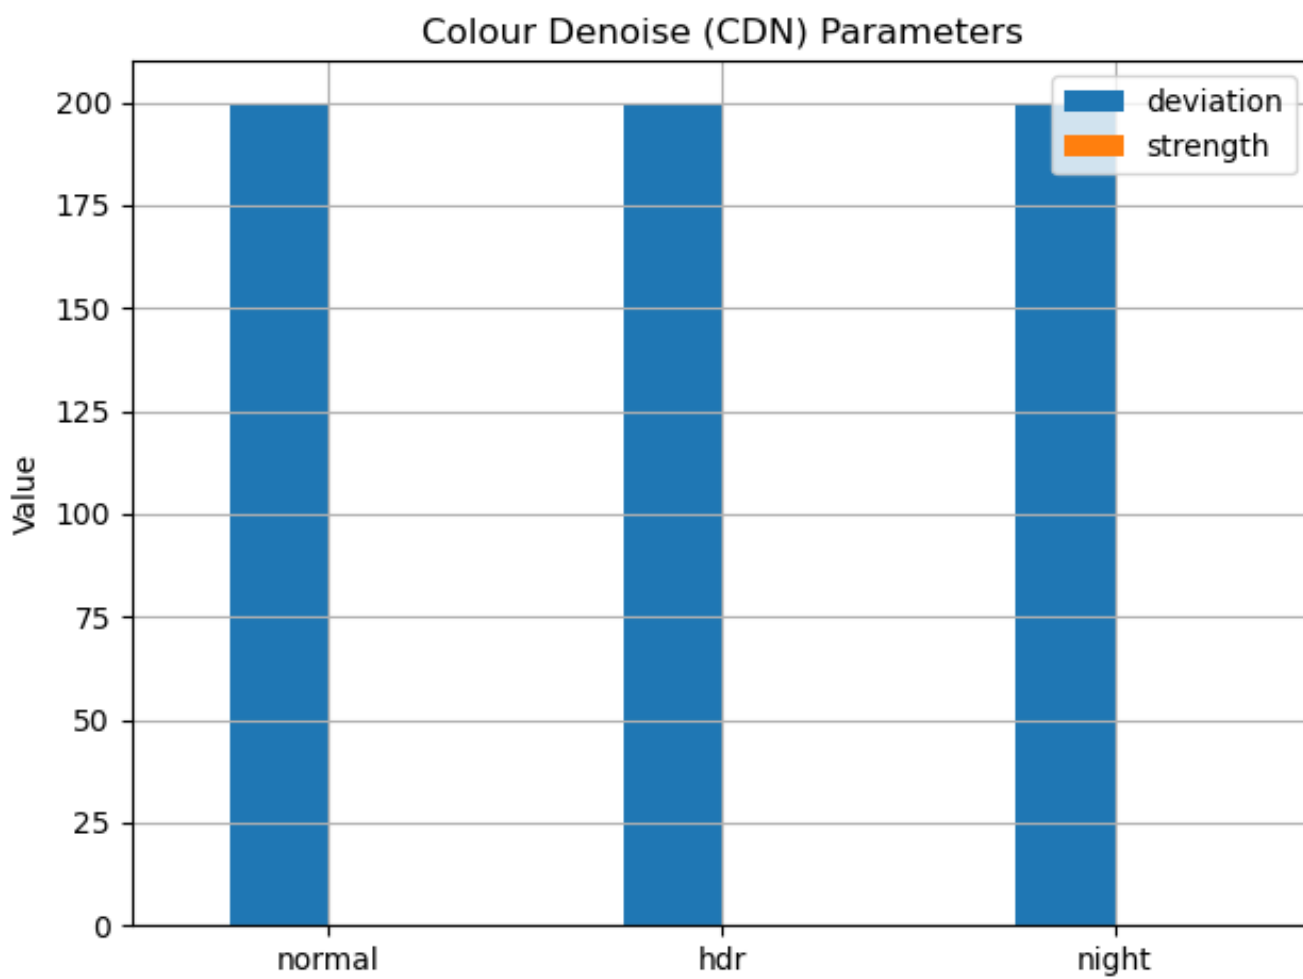

Libcamera Tuning File Report

agc_exposure_mode_short.png

ALSC Shading Table at CT=3000K

ALSC Shading Table at CT=5000K

AWB Gains vs Colour Temperature

noise_model.png

Spatial Denoise (SDN) Parameters