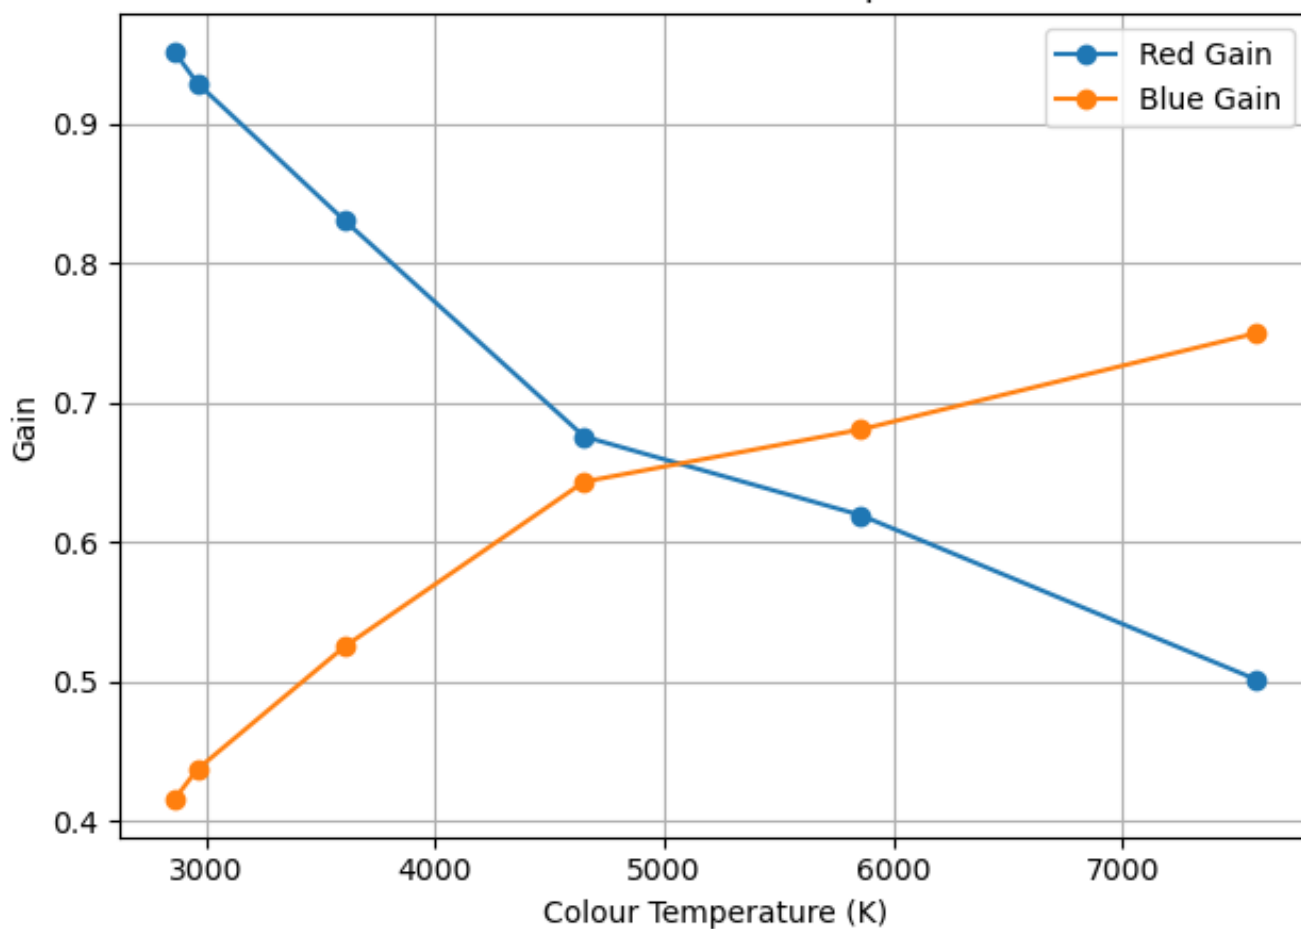

Libcamera Tuning File Report

agc_exposure_mode_short.png

ALSC Shading Table at CT=3000K

ALSC Shading Table at CT=5000K

AWB Gains vs Colour Temperature

noise_model.png

Spatial Denoise (SDN) Parameters