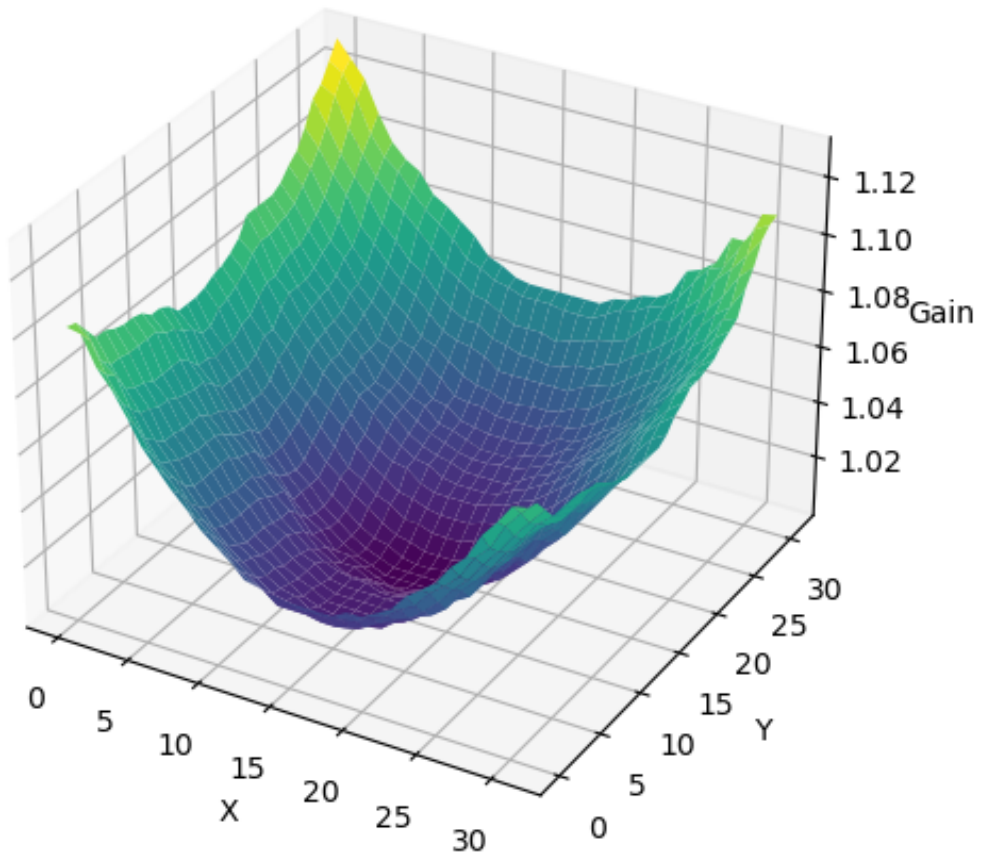

ALSC Shading Table at CT=2856K