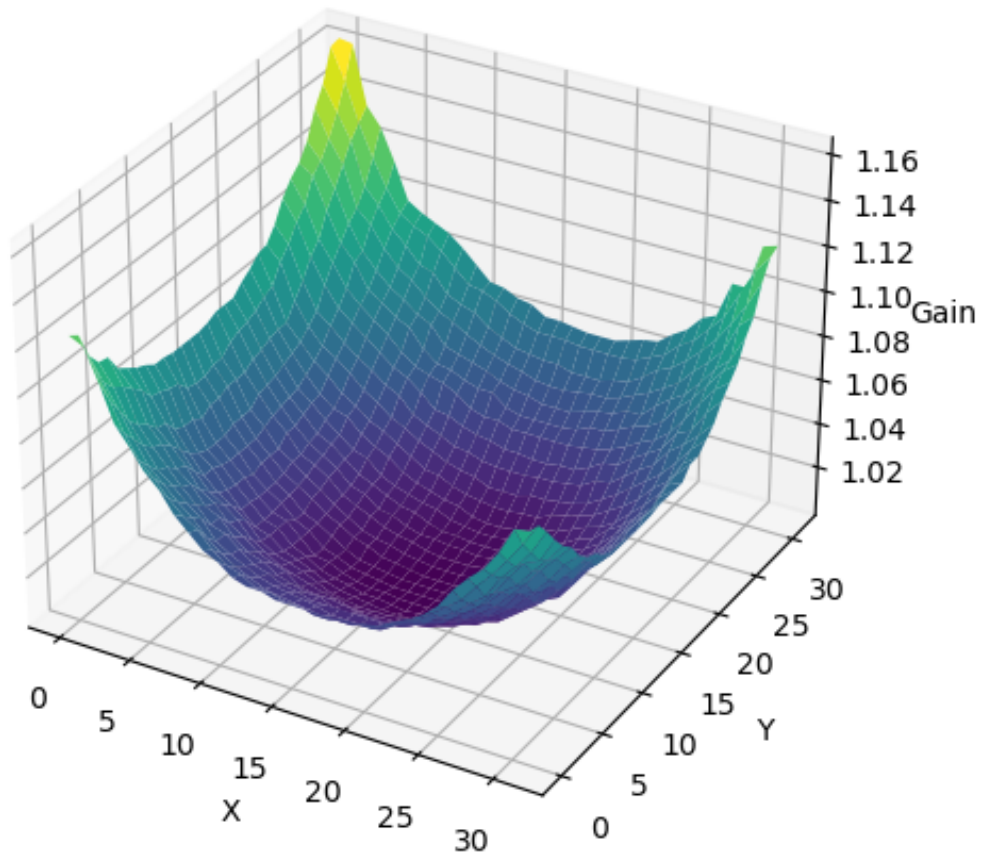

AWB Gains vs Colour Temperature

ALSC Shading Table at CT=6500K