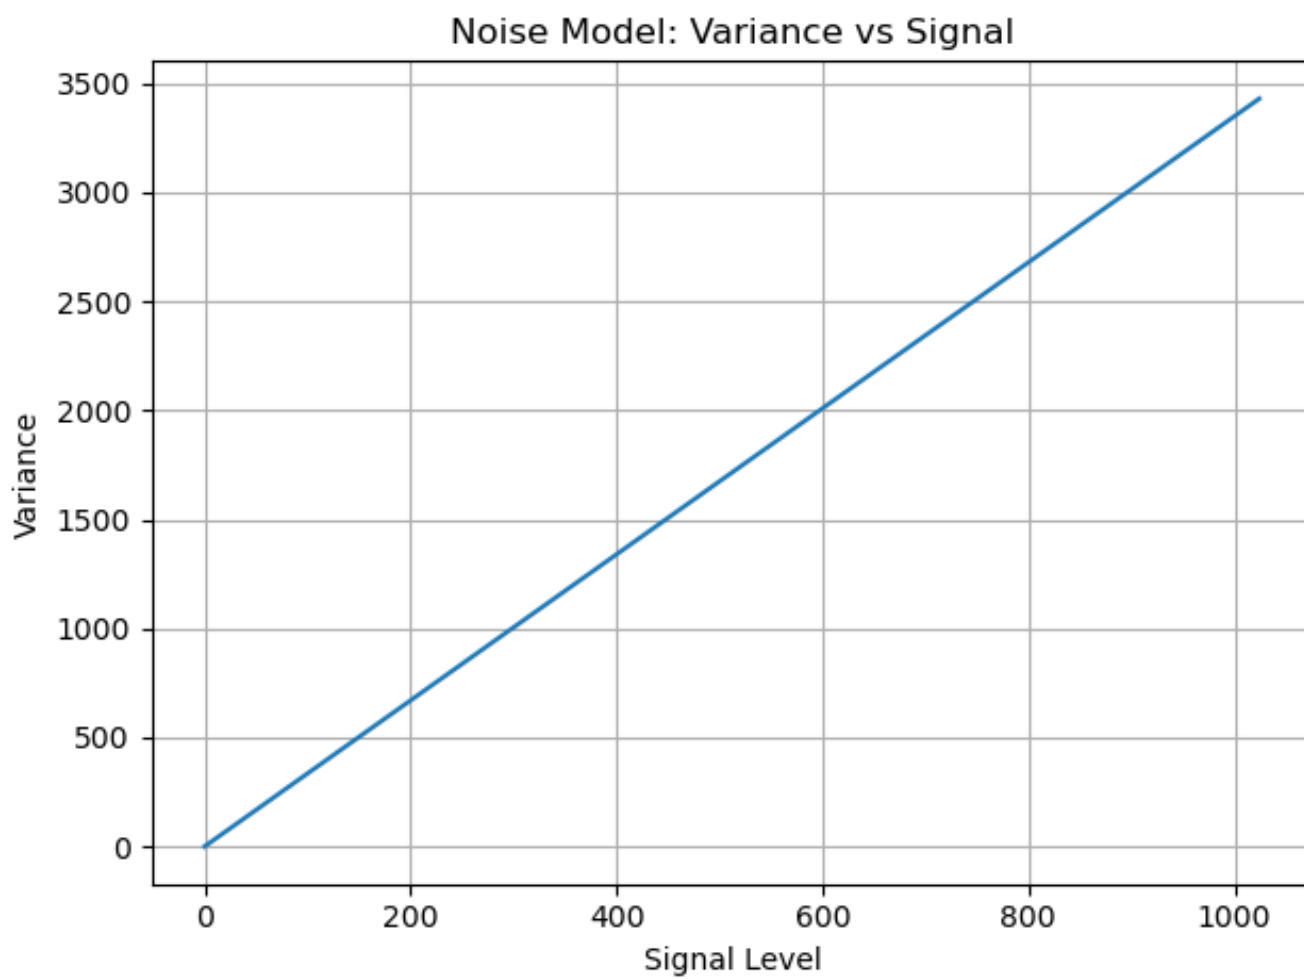

Spatial Denoise (SDN) Parameters

noise_model.png