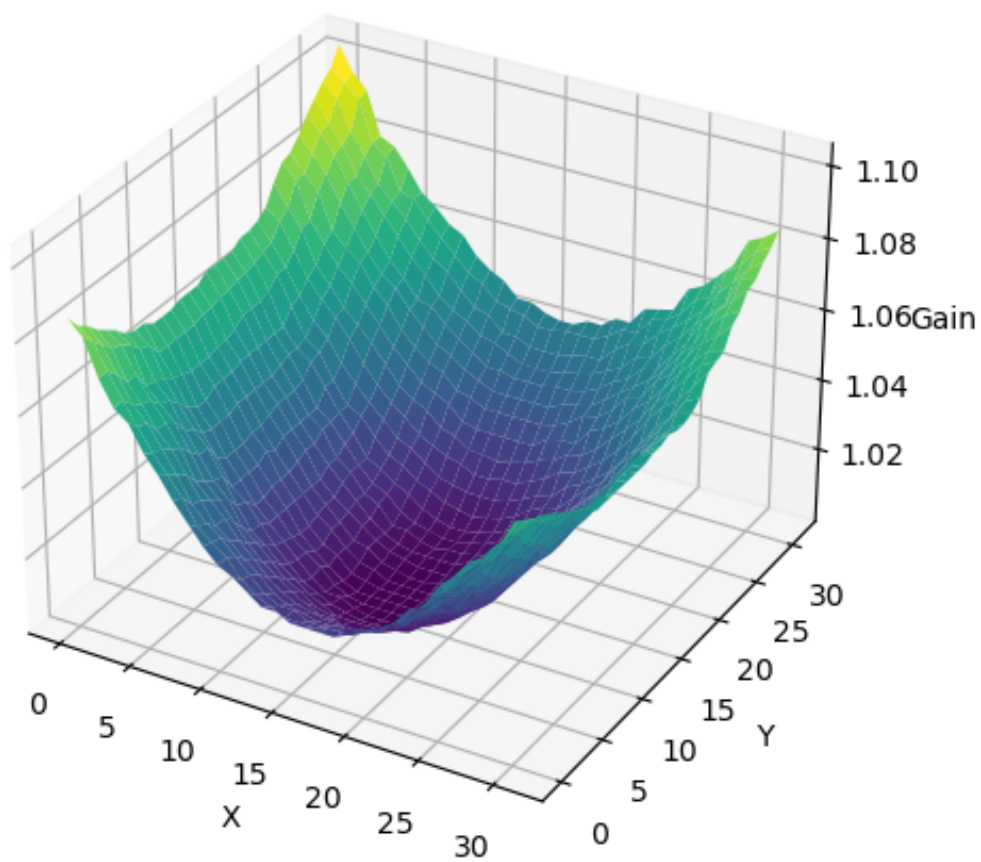

### ALSC Shading Table at CT=2300K