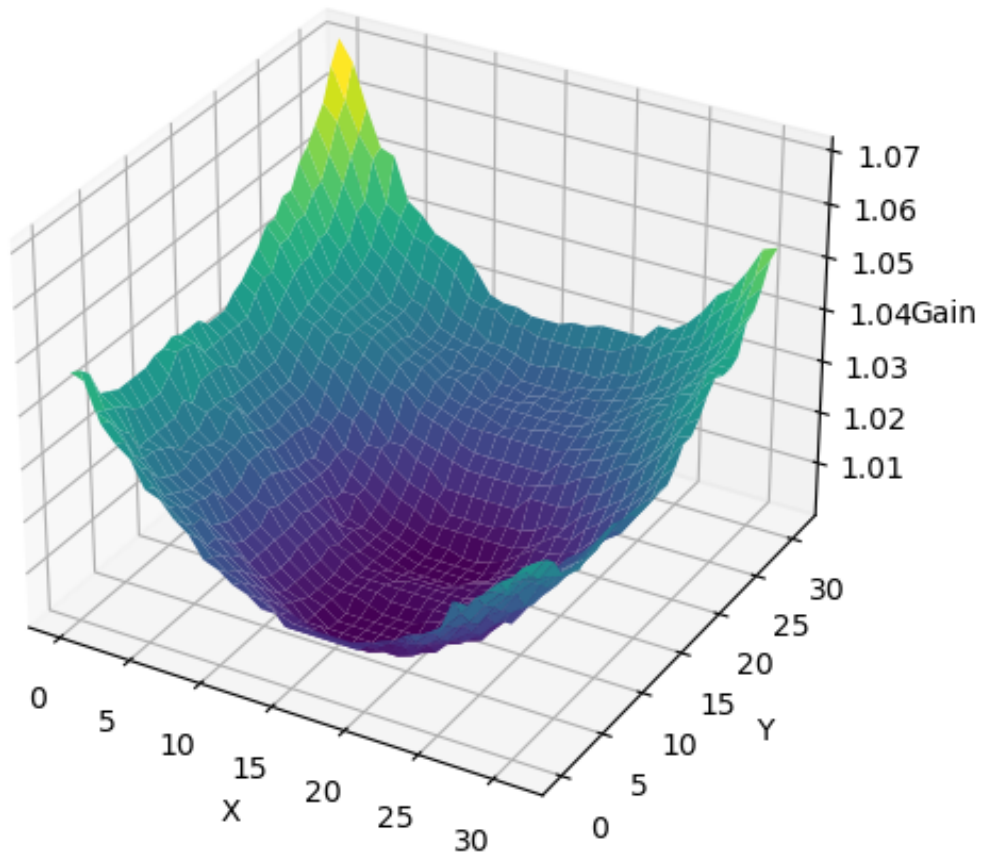

ALSC Shading Table at CT=3000K