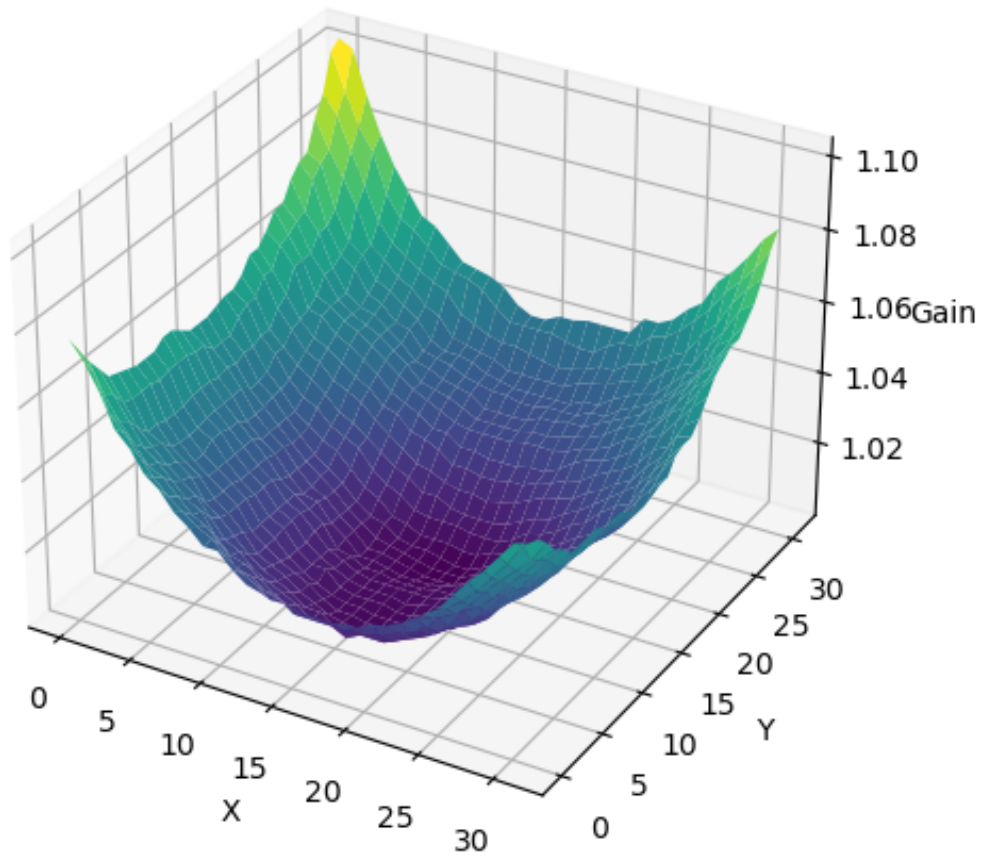

ALSC Shading Table at CT=4000K