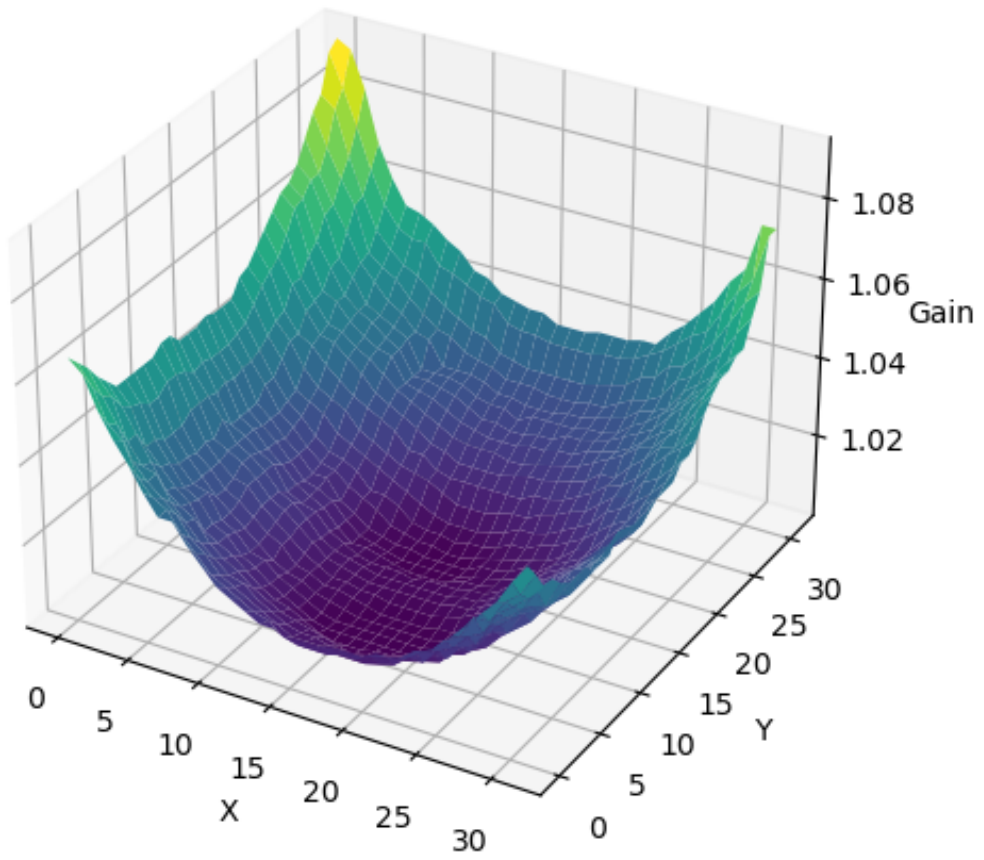

ALSC Shading Table at CT=4100K