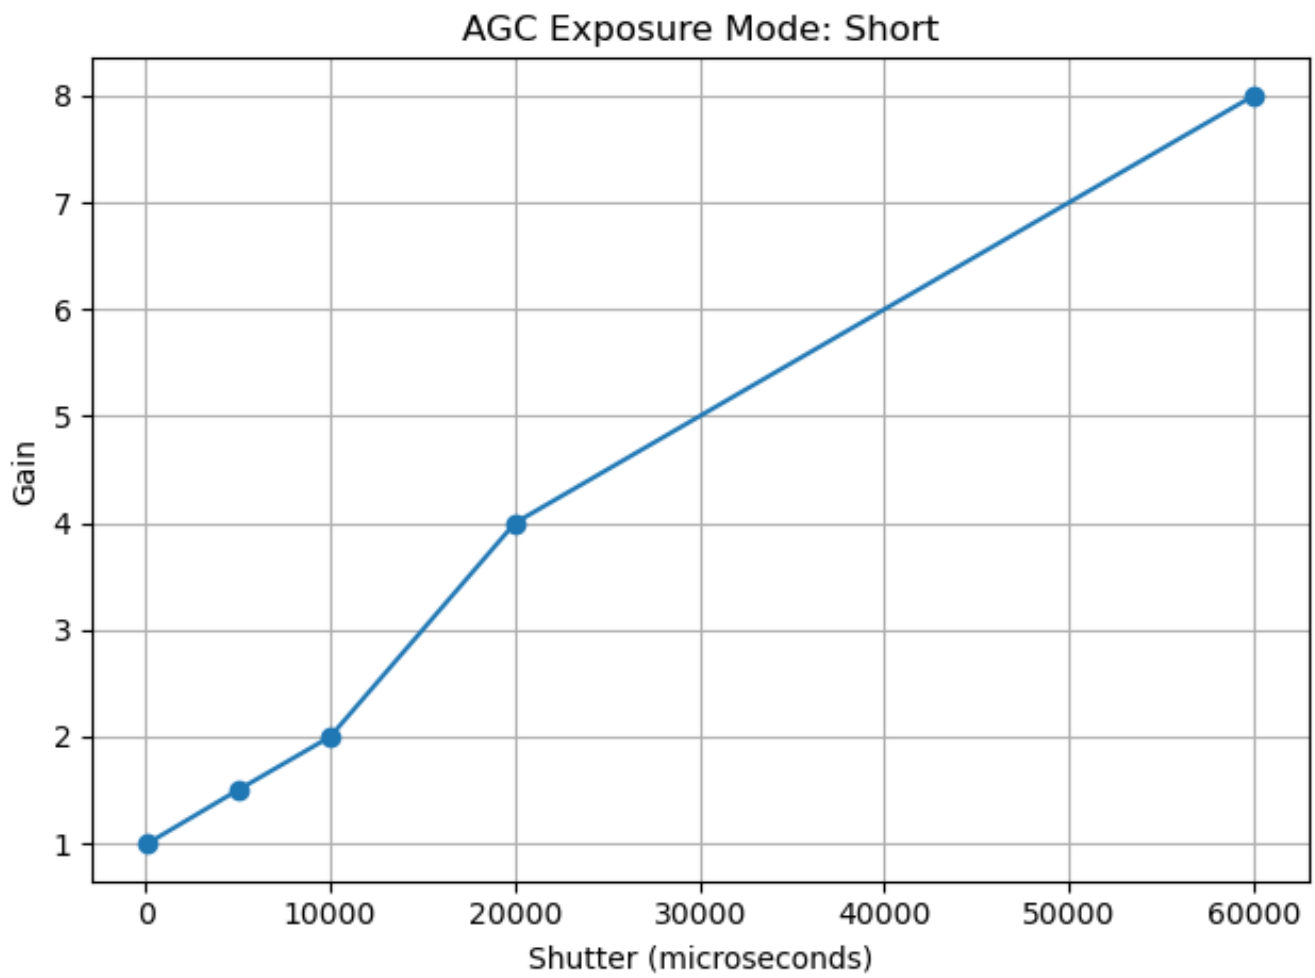

Libcamera Tuning File Report

agc_exposure_mode_long.png

agc_exposure_mode_short.png

ALSC Shading Table at CT=3000K

ALSC Shading Table at CT=5000K

AWB Gains vs Colour Temperature

noise_model.png

Noise Model: Variance vs Signal

Spatial Denoise (SDN) Parameters