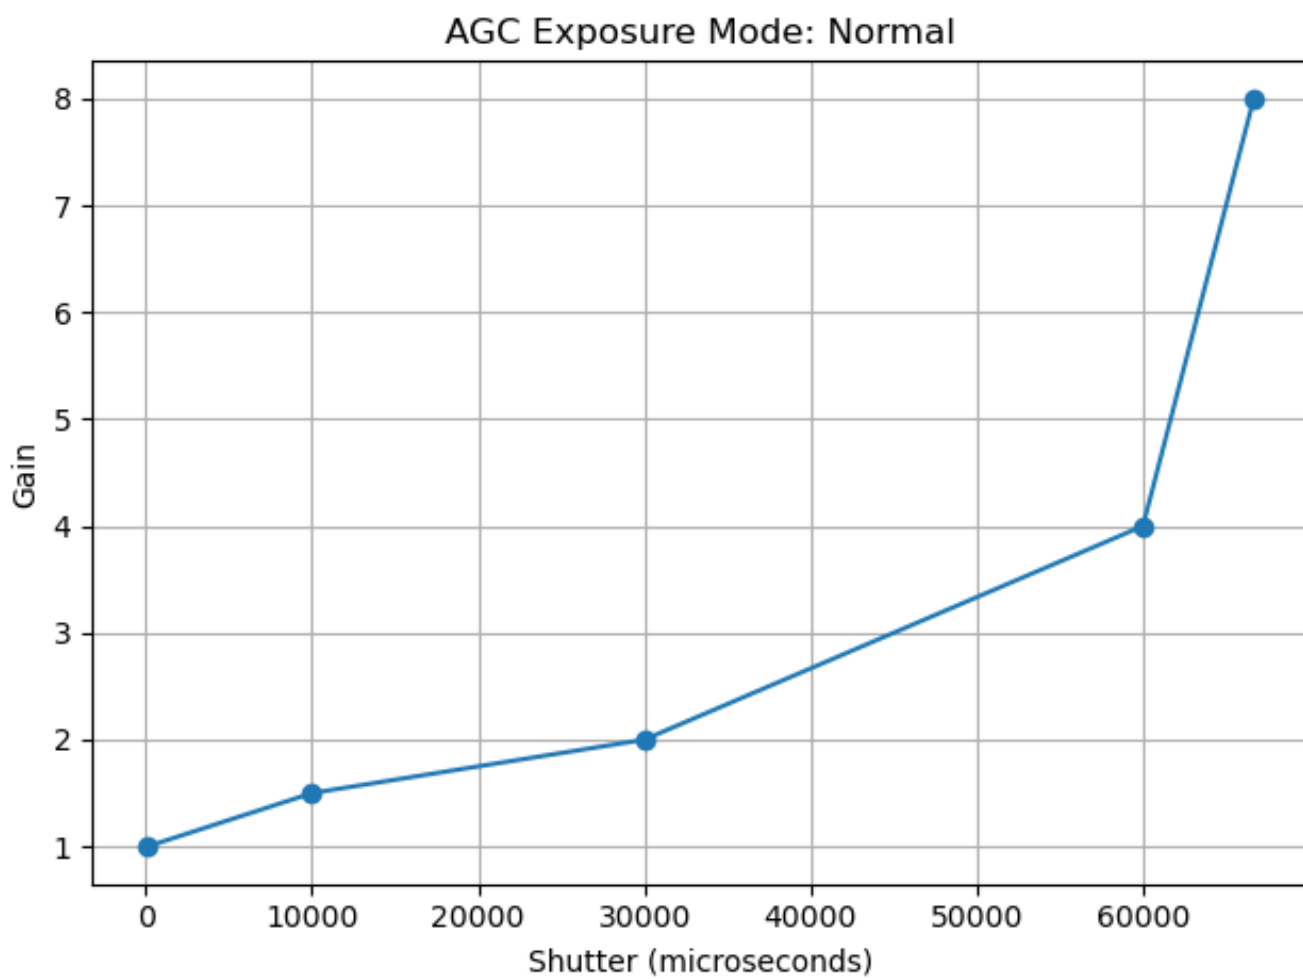

Libcamera Tuning File Report

agc_exposure_mode_long.png

agc_exposure_mode_short.png

ALSC Shading Table at CT=3000K

ALSC Shading Table at CT=5000K

AWB Gains vs Colour Temperature

noise_model.png

Noise Model: Variance vs Signal

Spatial Denoise (SDN) Parameters