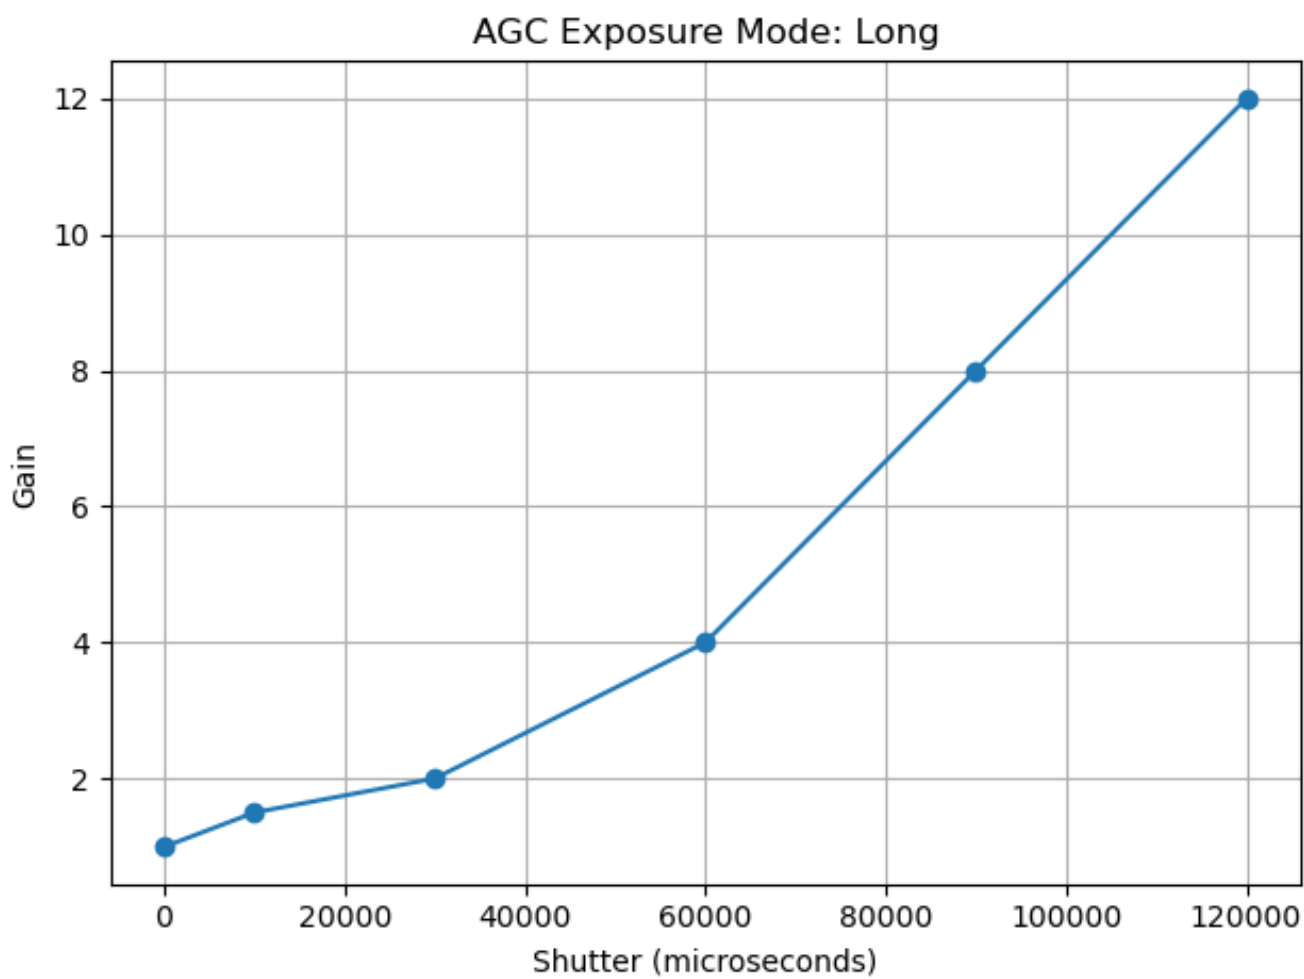

Libcamera Tuning File Report

agc_exposure_mode_long.png

agc_exposure_mode_short.png

ALSC Shading Table at CT=3000K

ALSC Shading Table at CT=5000K

AWB Gains vs Colour Temperature

noise_model.png

Noise Model: Variance vs Signal

Spatial Denoise (SDN) Parameters