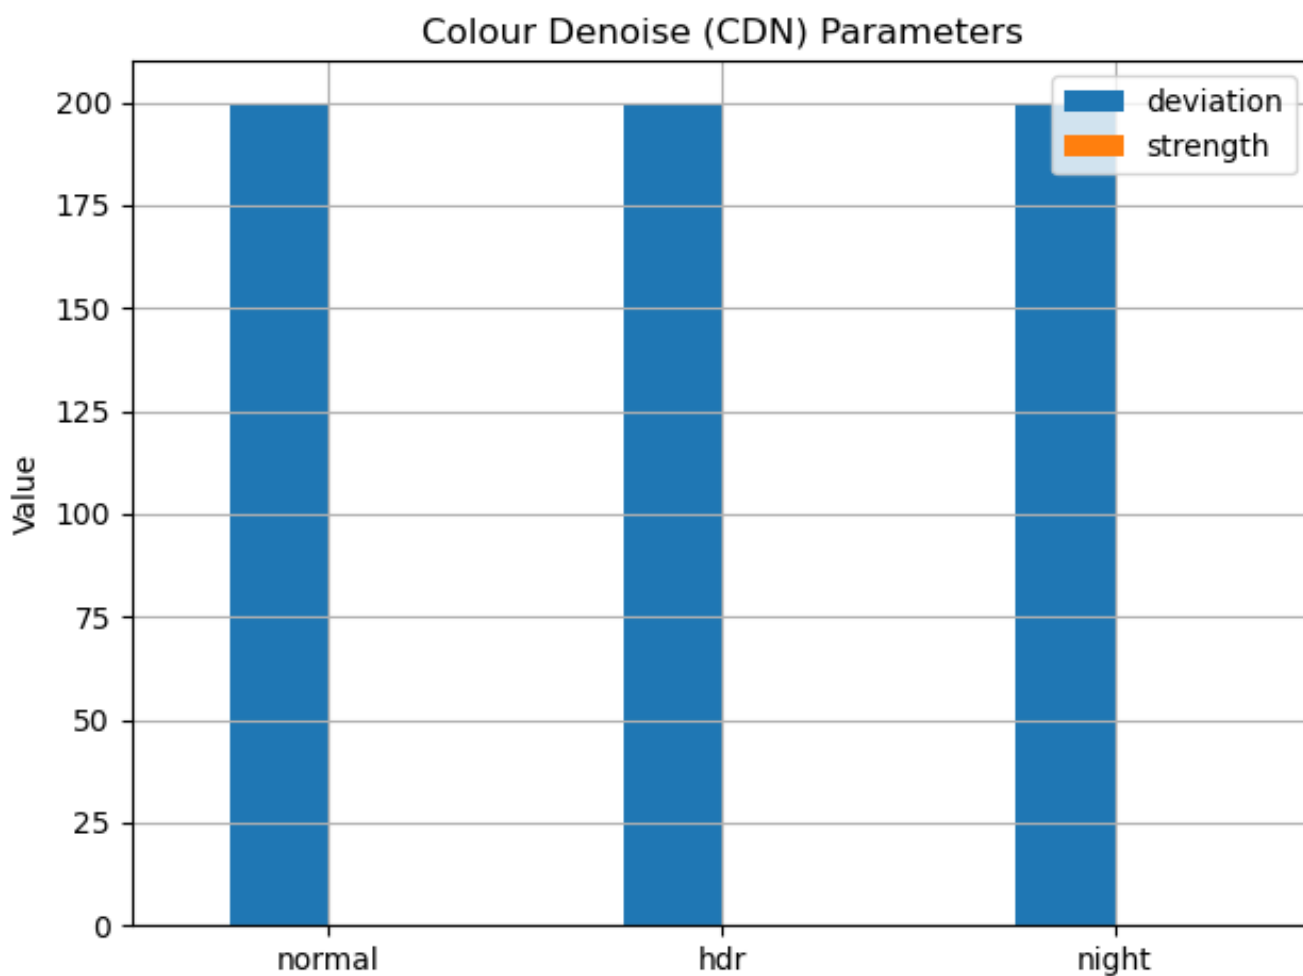

Libcamera Tuning File Report

agc_exposure_mode_long.png

agc_exposure_mode_short.png

ALSC Shading Table at CT=3000K

ALSC Shading Table at CT=5000K

AWB Gains vs Colour Temperature

noise_model.png

Noise Model: Variance vs Signal

Spatial Denoise (SDN) Parameters