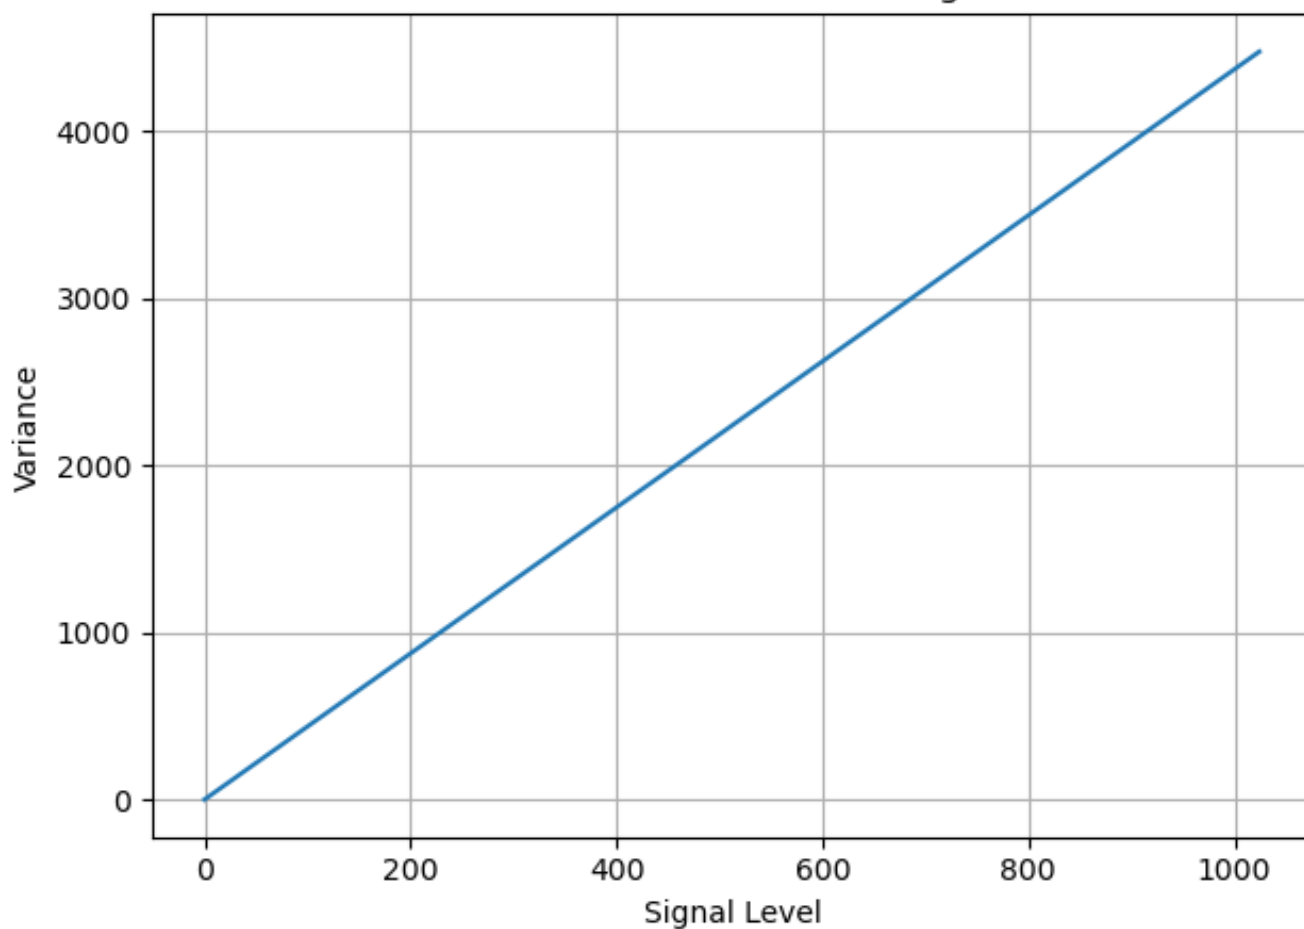

Libcamera Tuning File Report

agc_exposure_mode_long.png

agc_exposure_mode_short.png

ALSC Shading Table at CT=3000K

ALSC Shading Table at CT=5000K

AWB Gains vs Colour Temperature

noise_model.png

Noise Model: Variance vs Signal

Spatial Denoise (SDN) Parameters