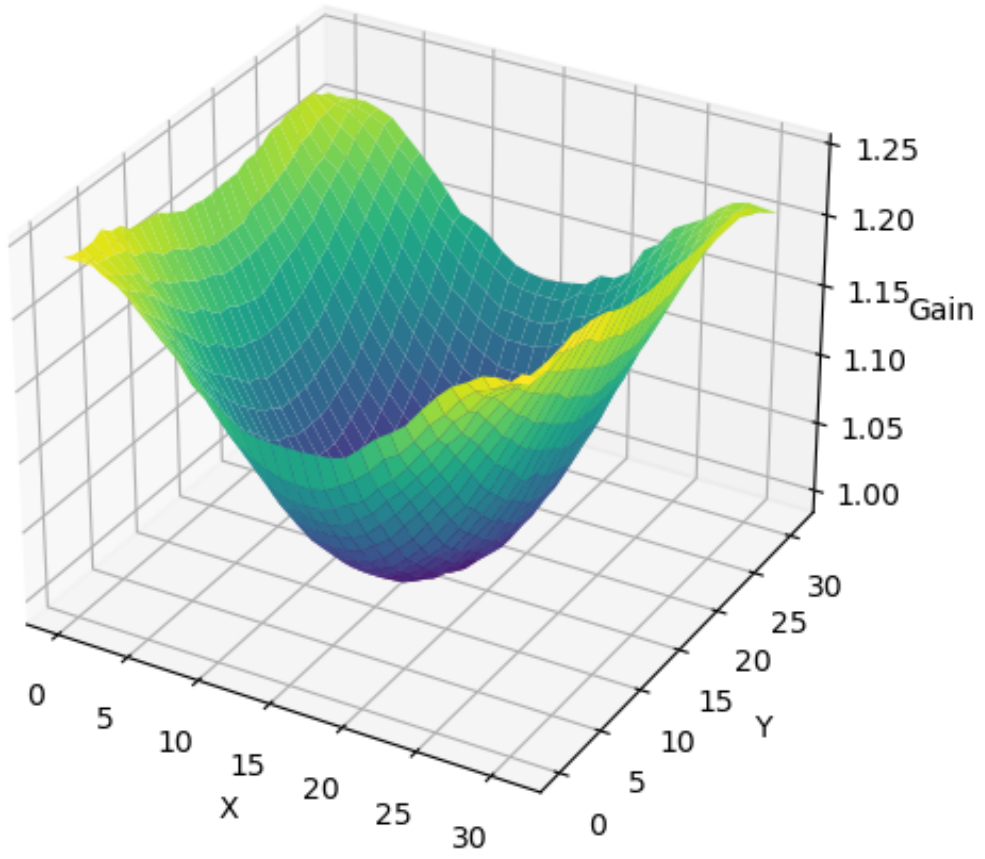

Libcamera Tuning File Report

agc_exposure_mode_long.png

agc_exposure_mode_short.png

ALSC Shading Table at CT=3000K

ALSC Shading Table at CT=5000K

AWB Gains vs Colour Temperature

noise_model.png

Noise Model: Variance vs Signal

Spatial Denoise (SDN) Parameters