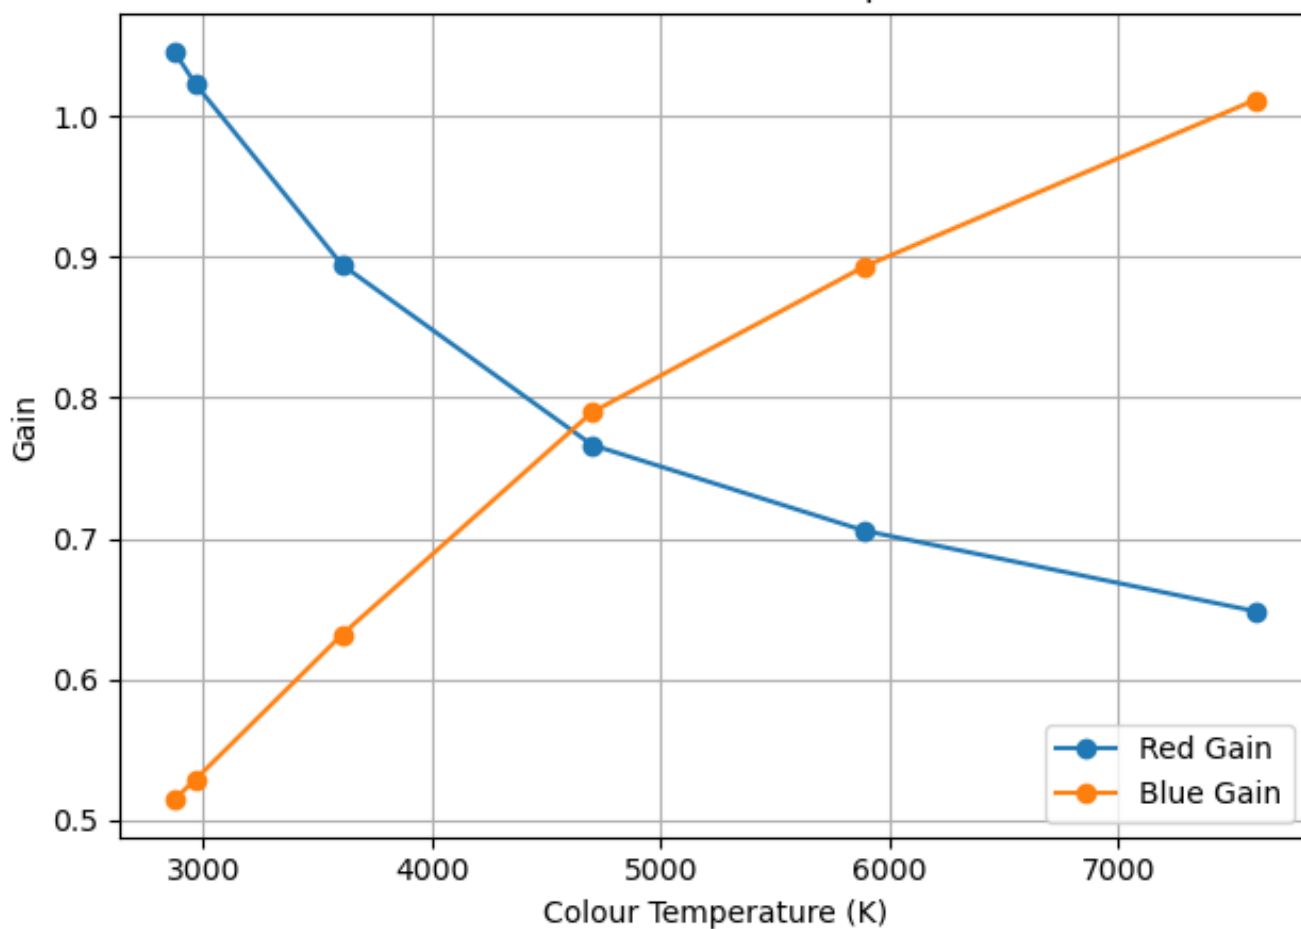

Libcamera Tuning File Report

agc_exposure_mode_long.png

agc_exposure_mode_short.png

ALSC Shading Table at CT=3000K

ALSC Shading Table at CT=5000K

AWB Gains vs Colour Temperature

noise_model.png

Noise Model: Variance vs Signal

Spatial Denoise (SDN) Parameters