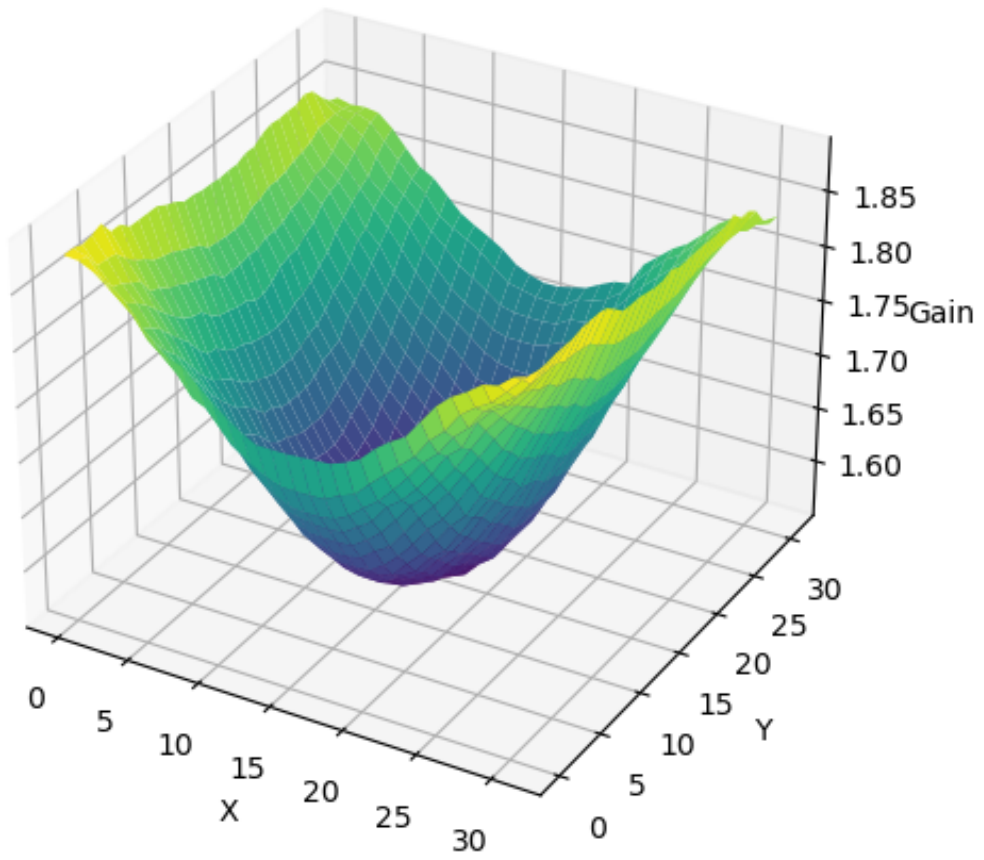

Libcamera Tuning File Report

agc_exposure_mode_long.png

agc_exposure_mode_short.png

ALSC Shading Table at CT=3000K

ALSC Shading Table at CT=5000K

AWB Gains vs Colour Temperature

noise_model.png

Noise Model: Variance vs Signal

Spatial Denoise (SDN) Parameters