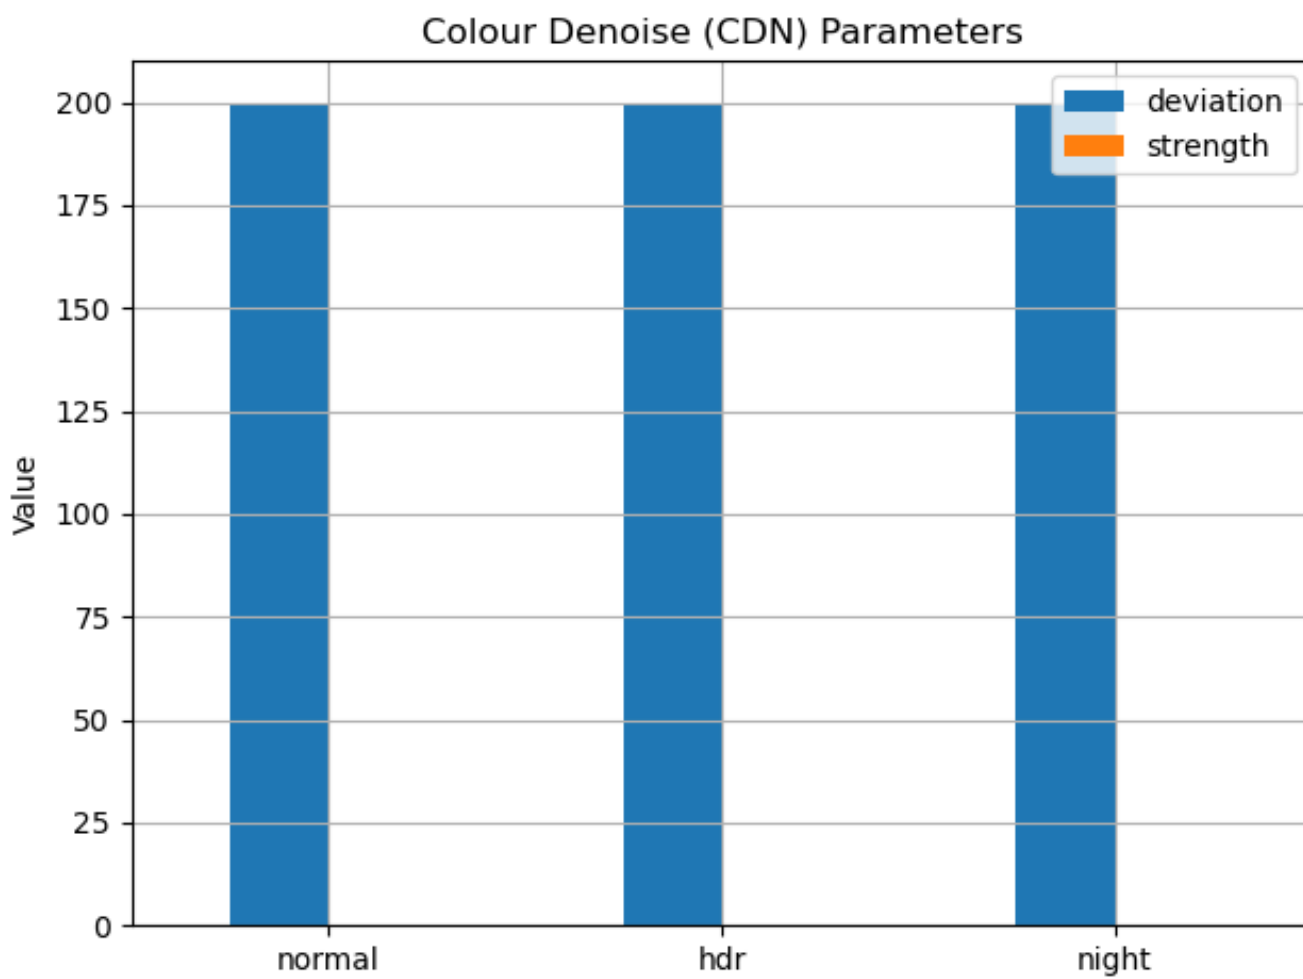

Libcamera Tuning File Report

agc_exposure_mode_short.png

ALSC Shading Table at CT=6500K

AWB Gains vs Colour Temperature

noise_model.png

Spatial Denoise (SDN) Parameters