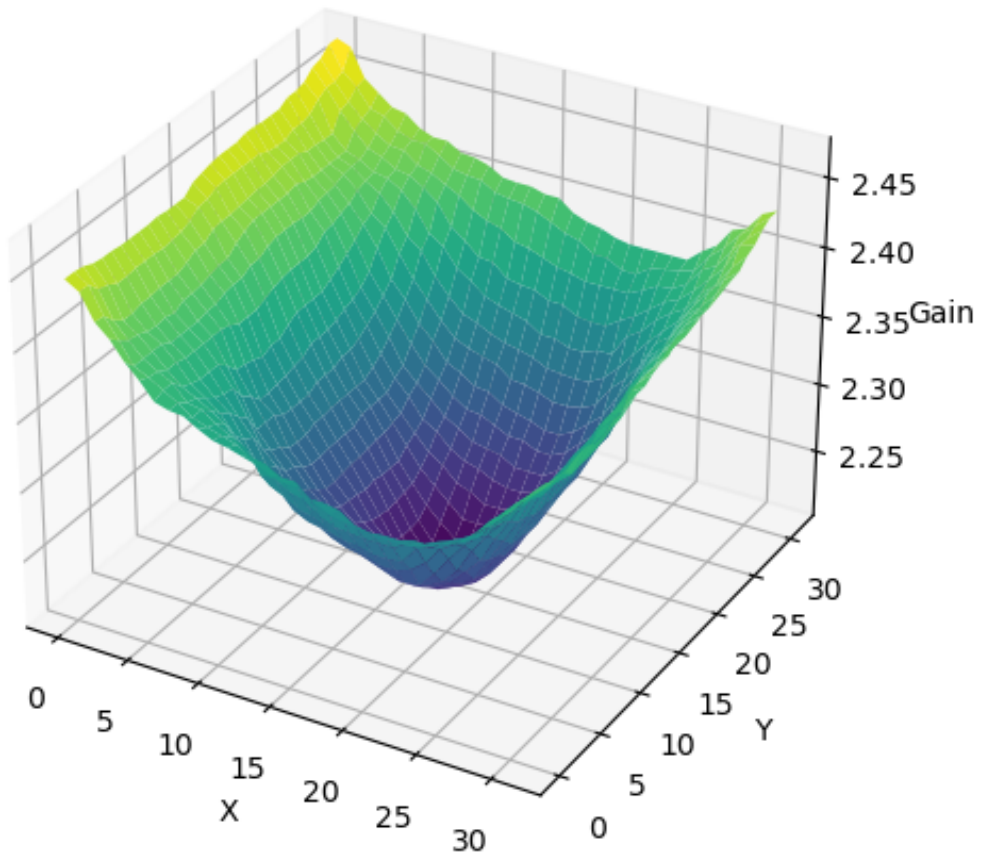

Libcamera Tuning File Report

agc_exposure_mode_short.png

ALSC Shading Table at CT=6500K

AWB Gains vs Colour Temperature

noise_model.png

Spatial Denoise (SDN) Parameters