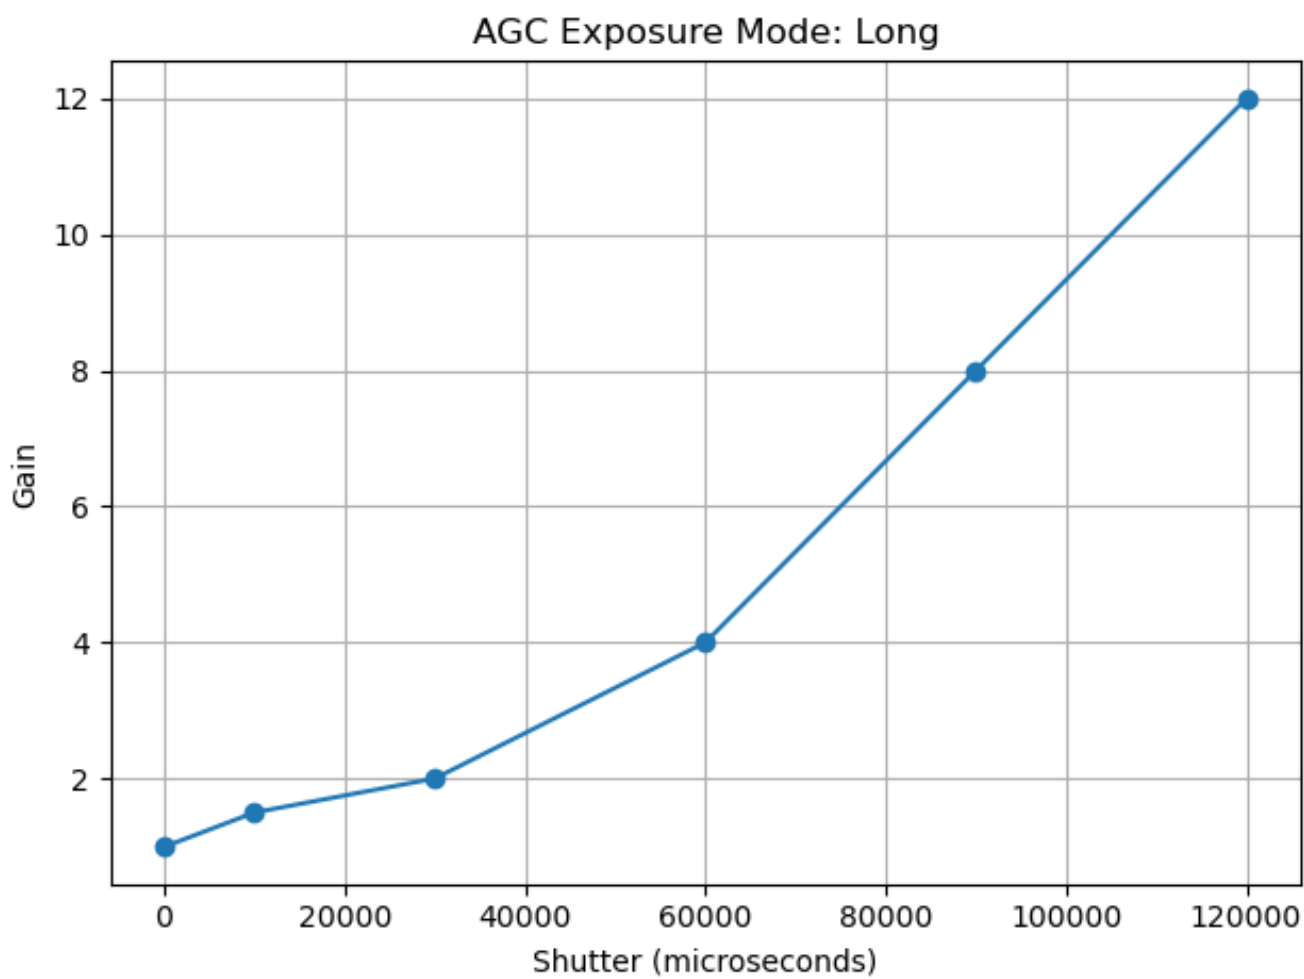

Libcamera Tuning File Report

agc_exposure_mode_short.png

ALSC Shading Table at CT=6500K

AWB Gains vs Colour Temperature

noise_model.png

Spatial Denoise (SDN) Parameters