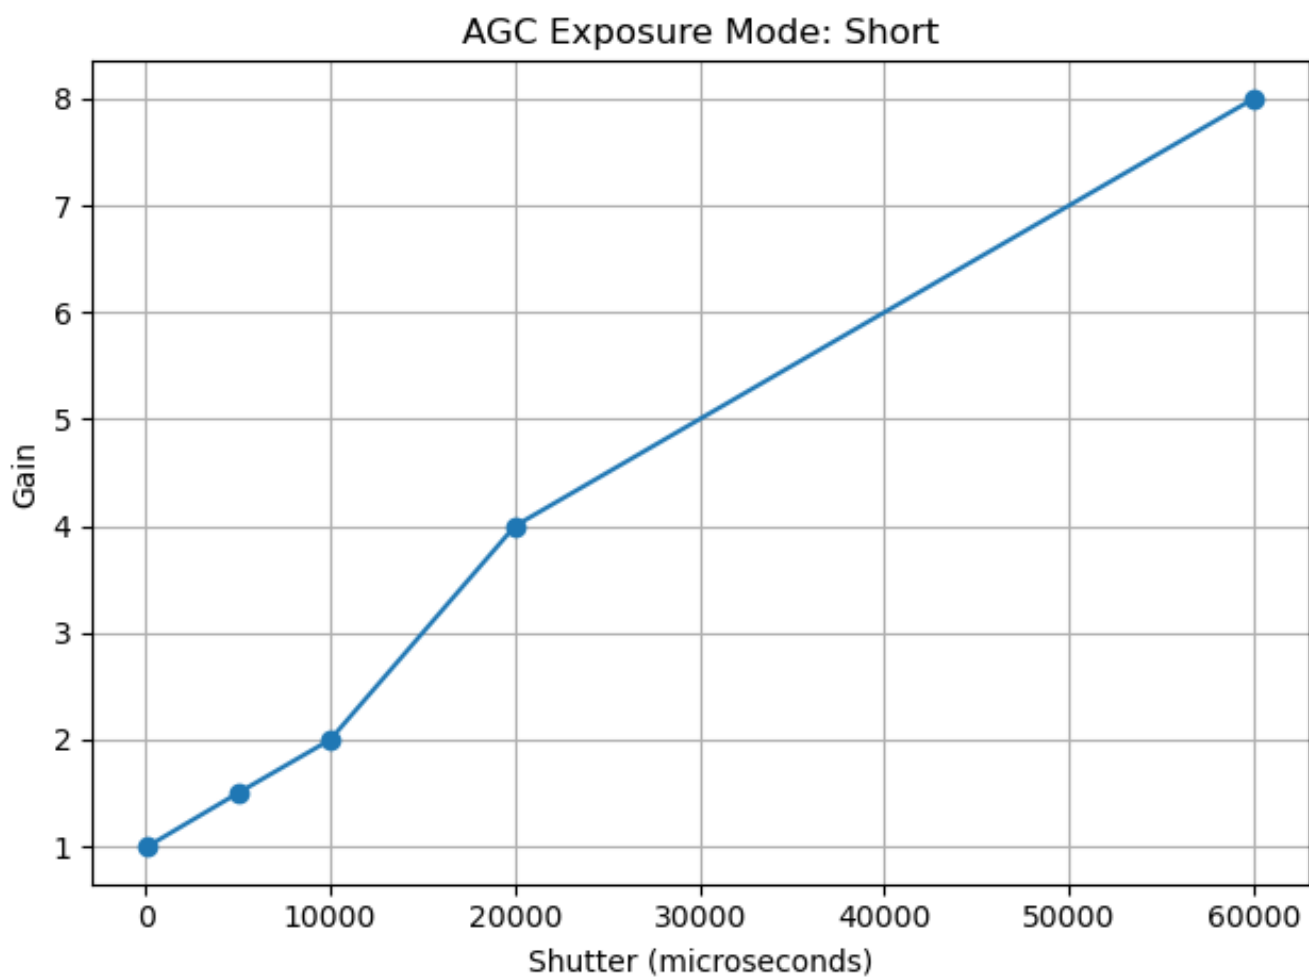

Libcamera Tuning File Report

agc_exposure_mode_short.png

ALSC Shading Table at CT=6500K

AWB Gains vs Colour Temperature

noise_model.png

Spatial Denoise (SDN) Parameters