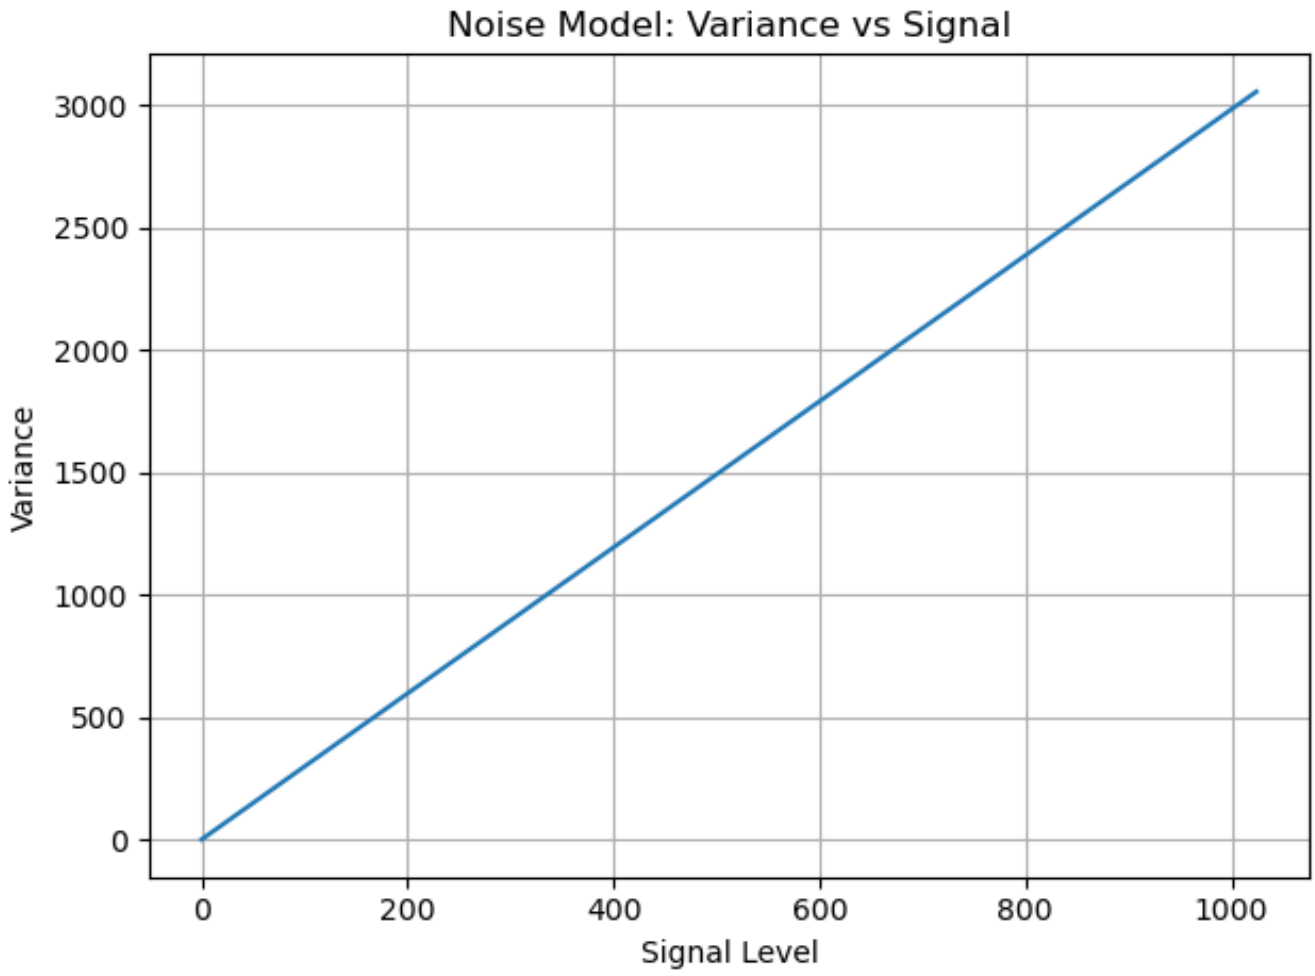

Libcamera Tuning File Report

agc_exposure_mode_short.png

ALSC Shading Table at CT=6500K

AWB Gains vs Colour Temperature

noise_model.png

Spatial Denoise (SDN) Parameters