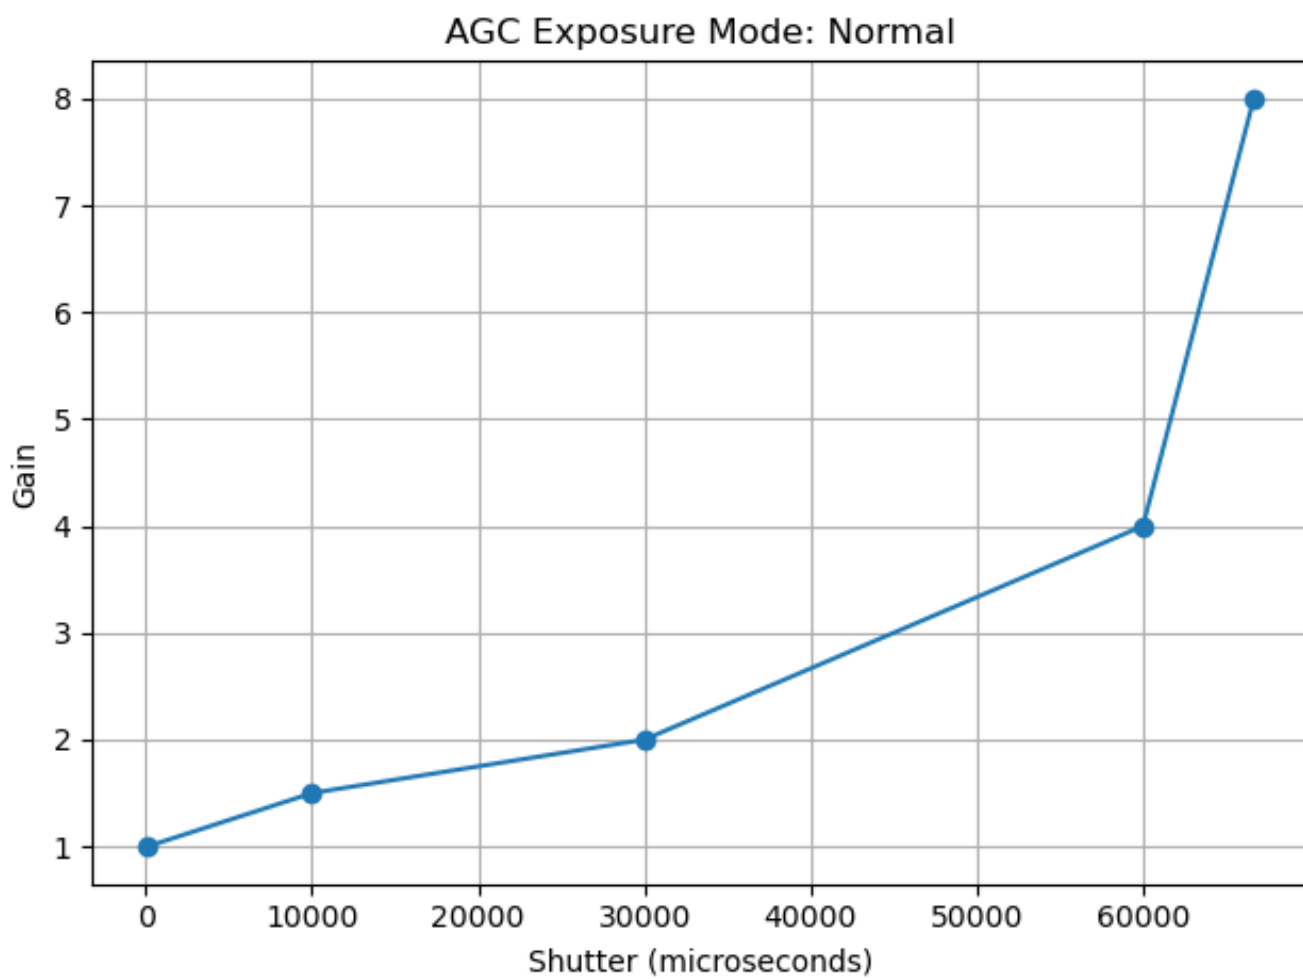

Libcamera Tuning File Report

agc_exposure_mode_short.png

ALSC Shading Table at CT=6500K

AWB Gains vs Colour Temperature

noise_model.png

Spatial Denoise (SDN) Parameters