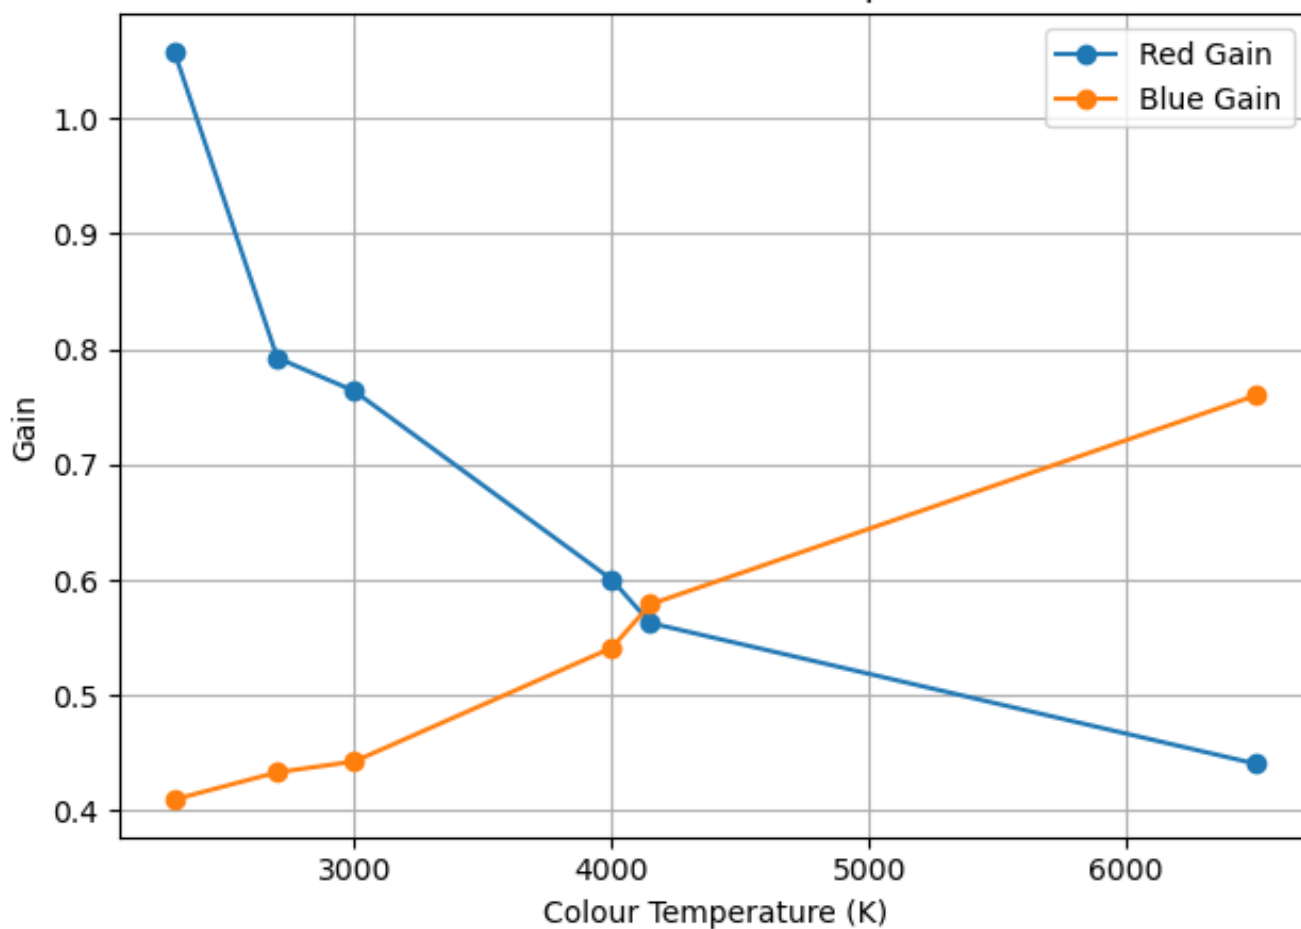

Libcamera Tuning File Report

agc_exposure_mode_short.png

ALSC Shading Table at CT=6500K

AWB Gains vs Colour Temperature

noise_model.png

Spatial Denoise (SDN) Parameters