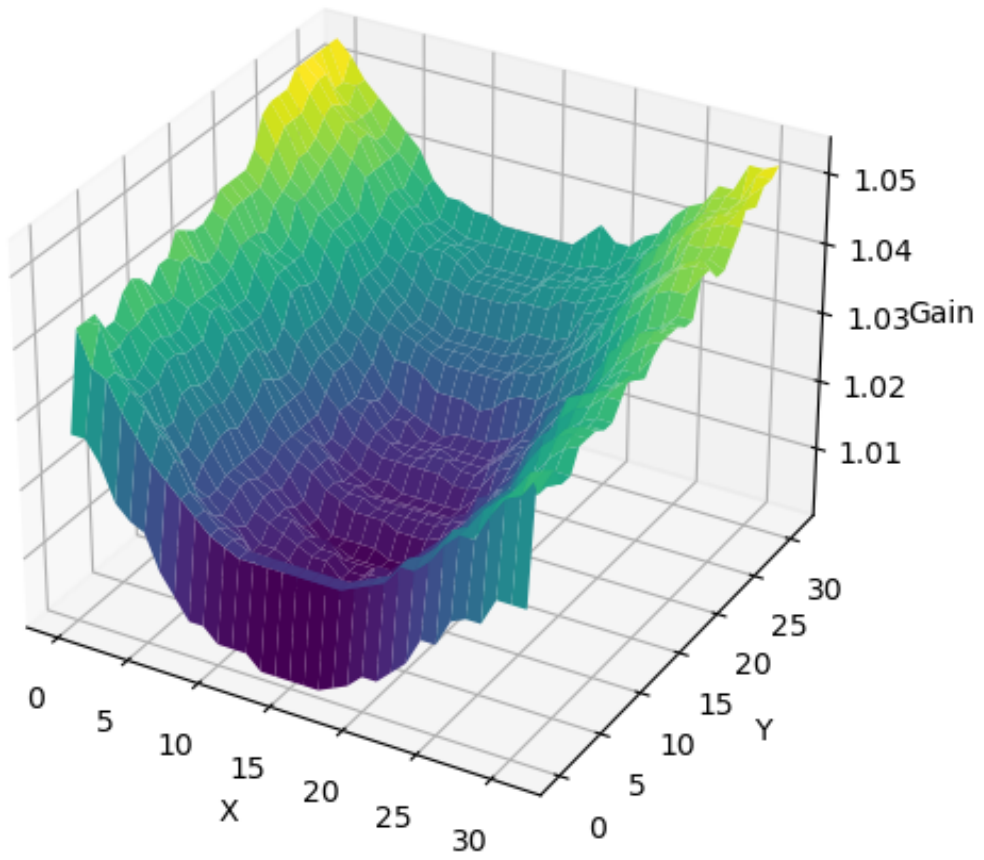

ALSC Shading Table at CT=4000K