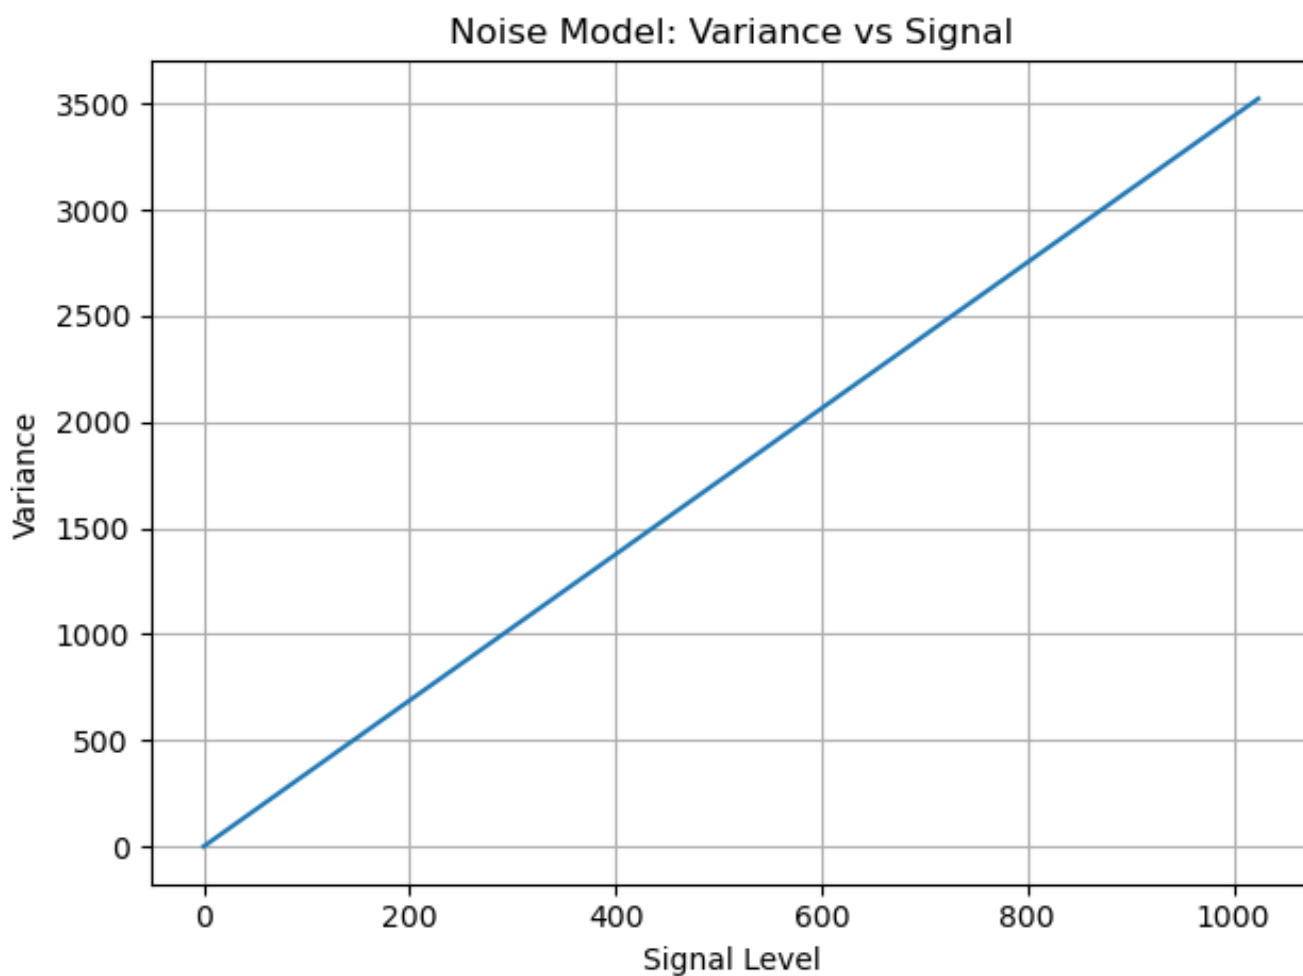

Spatial Denoise (SDN) Parameters

noise_model.png