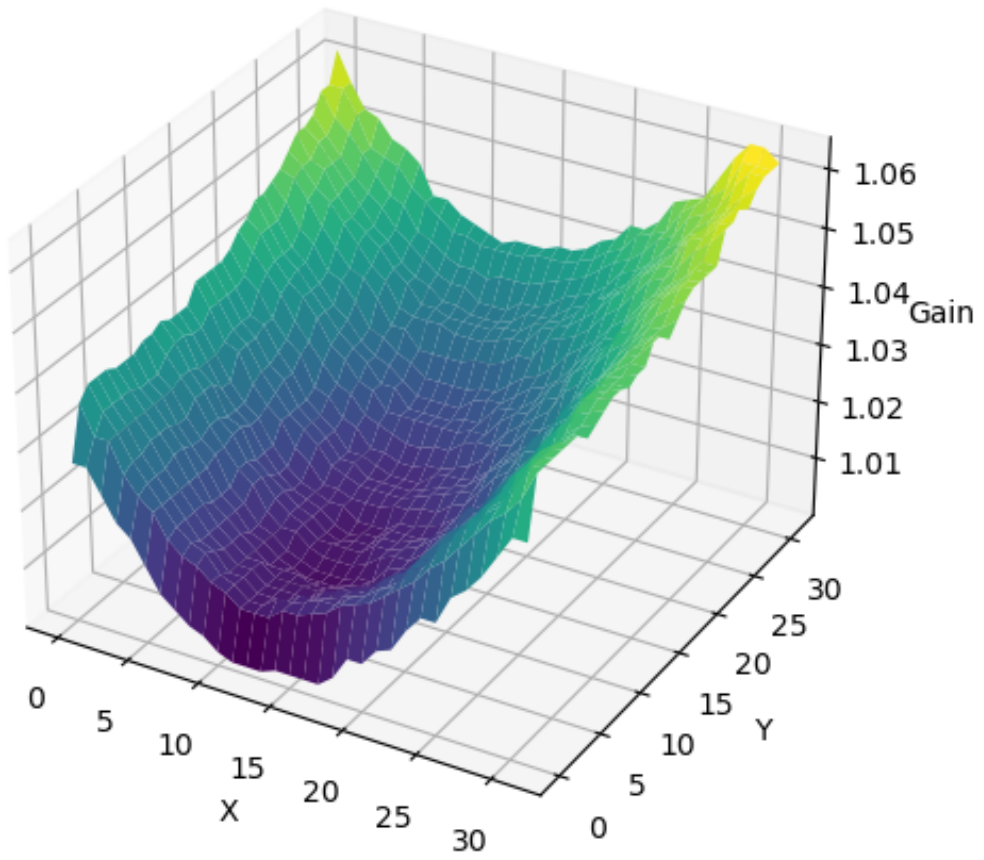

### ALSC Shading Table at CT=2300K