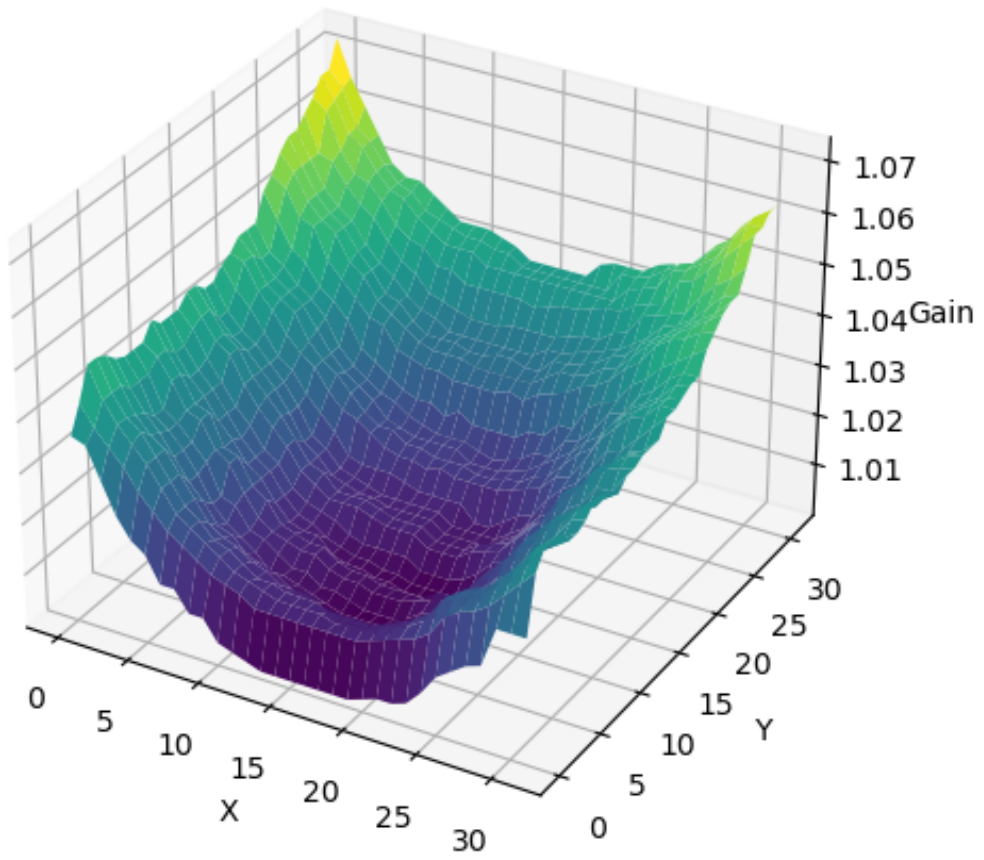

ALSC Shading Table at CT=6500K