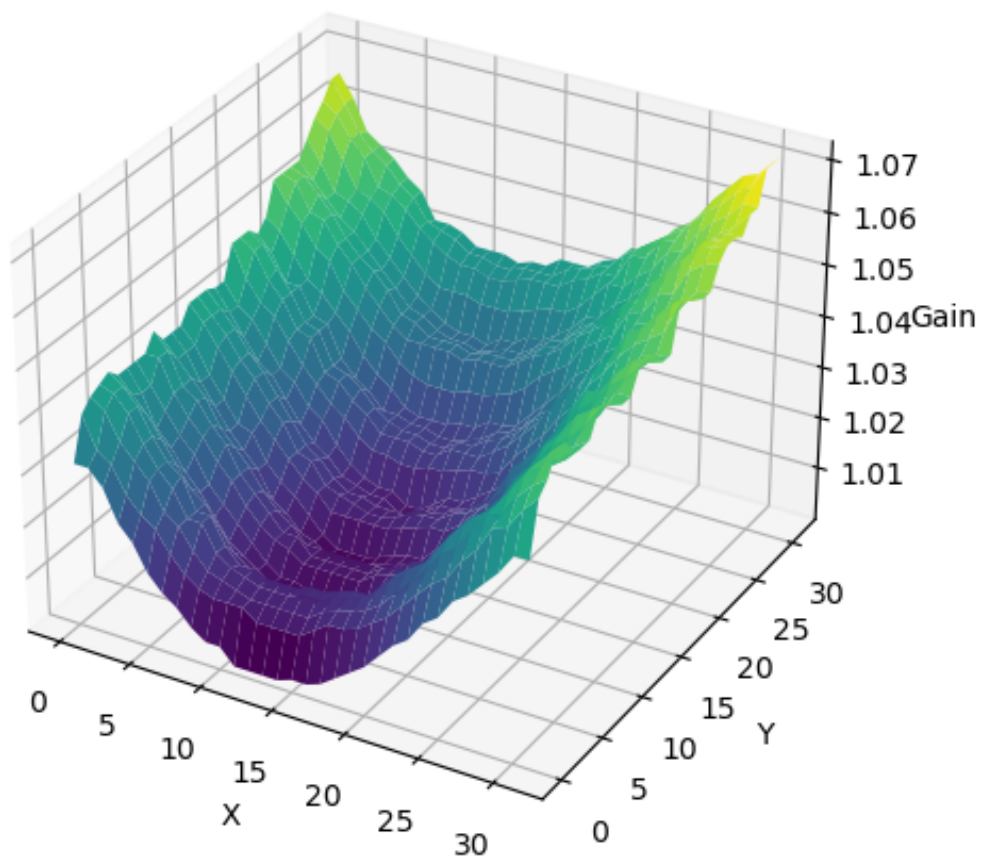

ALSC Shading Table at CT=2856K