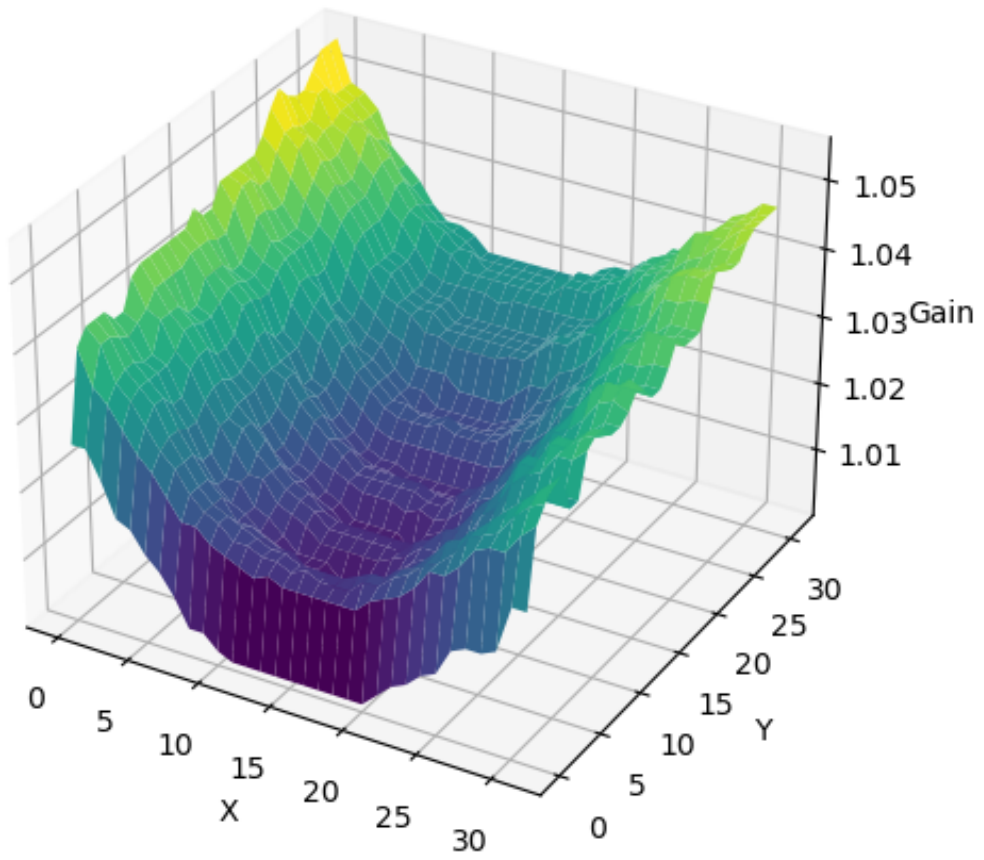

ALSC Shading Table at CT=4100K