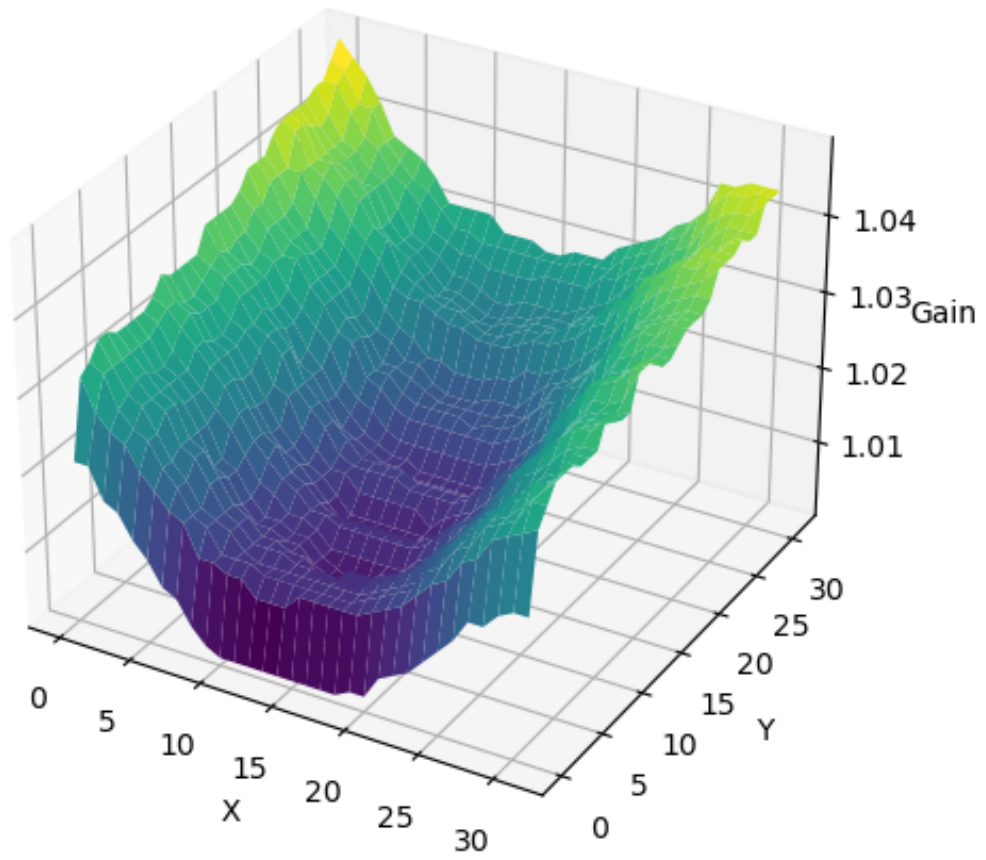

ALSC Shading Table at CT=3000K